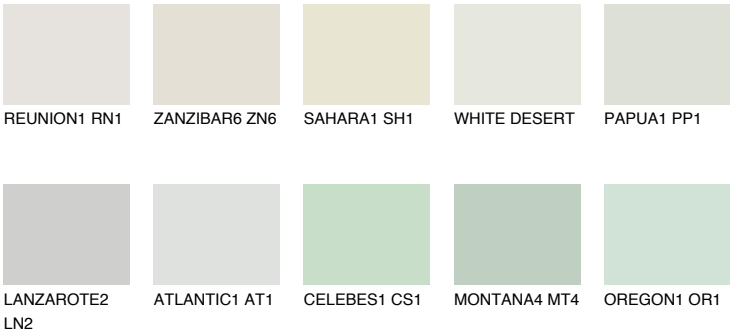

# COLOUR DETAILS

## LANZAROTE1 LN1

75% TSR 73%

### Matching colours

#### COLOURS