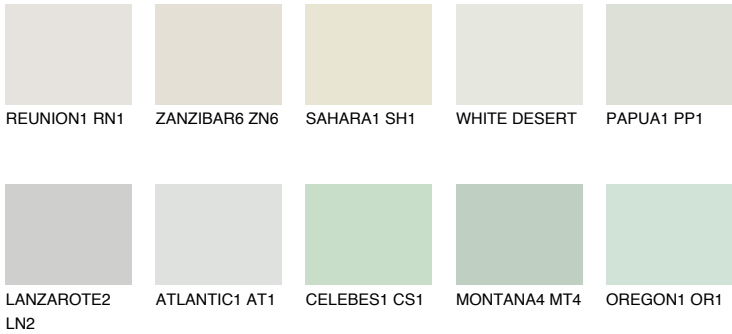

COLOUR DETAILS

LANZAROTE1 LN1

75% TSR 73%

Matching colours

COLOURS

INTENSE

For more information on plasters and paints, go to www.ceresit.en

*The presented colours refer to plasters and paints offered by Ceresit. Due to the use of digital techniques, the presented colours might not represent the original ones, thus they cannot be considered as a reliable colour presentation. We recommend checking the authentic colour samples.