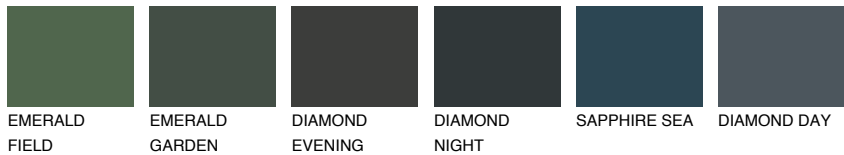

COLOUR DETAILS

LANZAROTE1 LN1

75% TSR 73%

Matching colours

COLOURS

INTENSE

For more information on plasters and paints, go to www.ceresit.en

*The presented colours refer to plasters and paints offered by Ceresit. Due to the use of digital techniques, the presented colours might not represent the original ones, thus they cannot be considered as a reliable colour presentation. We recommend checking the authentic colour samples.