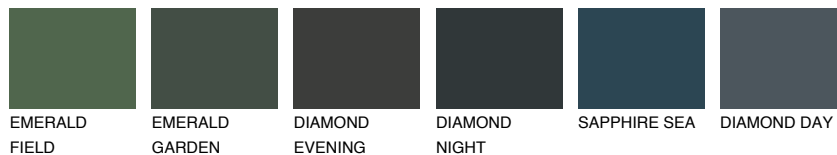

COLOUR DETAILS

LANZAROTE1 LN1

75% **TSR** 73%

Matching colours

COLOURS

INTENSE

For more information on plasters and paints, go to www.ceresit.en

*The presented colours refer to plasters and paints offered by Ceresit. Due to the use of digital techniques, the presented colours might not represent the original ones, thus they cannot be considered as a reliable colour presentation. We recommend checking the authentic colour samples.