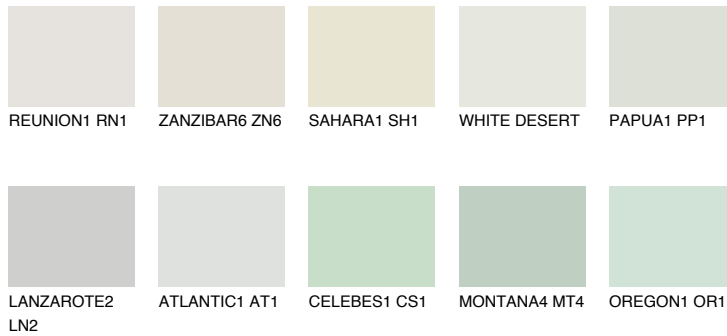

COLOUR DETAILS

LANZAROTE1 LN1

75% **TSR** 73%

Matching colours

COLOURS

INTENSE

For more information on plasters and paints, go to www.ceresit.en

*The presented colours refer to plasters and paints offered by Ceresit. Due to the use of digital techniques, the presented colours might not represent the original ones, thus they cannot be considered as a reliable colour presentation. We recommend checking the authentic colour samples.