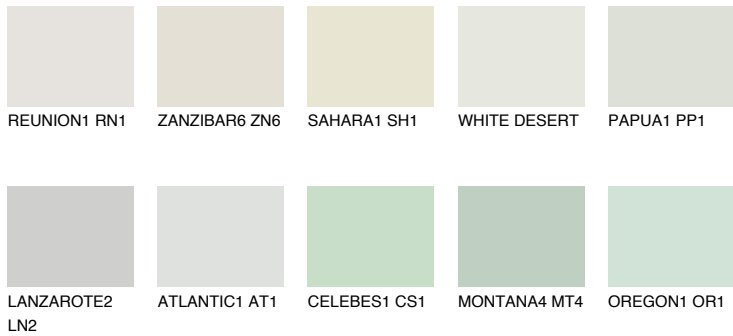

COLOUR DETAILS

LANZAROTE1 LN1

75% TSR 73%

Matching colours

COLOURS

INTENSE

For more information on plasters and paints, go to www.ceresit.en

*The presented colours refer to plasters and paints offered by Ceresit. Due to the use of digital techniques, the presented colours might not represent the original ones, thus they cannot be considered as a reliable colour presentation. We recommend checking the authentic colour samples.