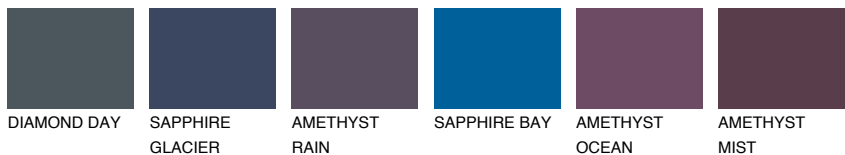

AZORES6 AZ6

23% **TSR** 23%

Matching colours

COLOURS

INTENSE

For more information on plasters and paints, go to www.ceresit.en

*The presented colours refer to plasters and paints offered by Ceresit. Due to the use of digital techniques, the presented colours might not represent the original ones, thus they cannot be considered as a reliable colour presentation. We recommend checking the authentic colour samples.