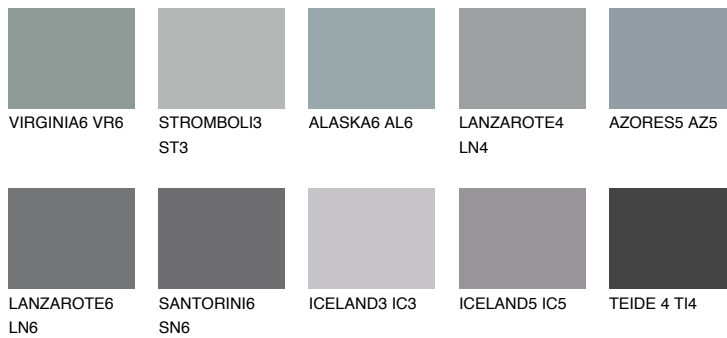

AZORES6 AZ6

23% **TSR** 23%

Matching colours

COLOURS

INTENSE

For more information on plasters and paints, go to www.ceresit.en

*The presented colours refer to plasters and paints offered by Ceresit. Due to the use of digital techniques, the presented colours might not represent the original ones, thus they cannot be considered as a reliable colour presentation. We recommend checking the authentic colour samples.