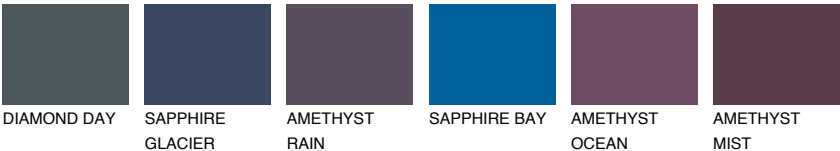

AZORES6 AZ6

☀ 23% **TSR** 23%

Matching colours

COLOURS

INTENSE

For more information on plasters and paints, go to www.ceresit.en

*The presented colours refer to plasters and paints offered by Ceresit. Due to the use of digital techniques, the presented colours might not represent the original ones, thus they cannot be considered as a reliable colour presentation. We recommend checking the authentic colour samples.