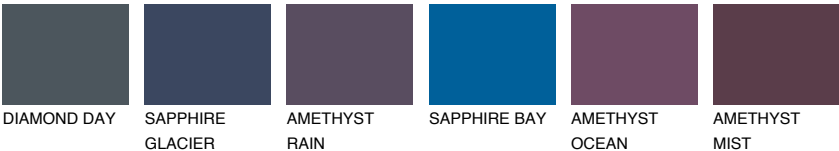

AZORES6 AZ6

☀ 23% **TSR** 23%

Matching colours

COLOURS

INTENSE

For more information on plasters and paints, go to www.ceresit.en

*The presented colours refer to plasters and paints offered by Ceresit. Due to the use of digital techniques, the presented colours might not represent the original ones, thus they cannot be considered as a reliable colour presentation. We recommend checking the authentic colour samples.