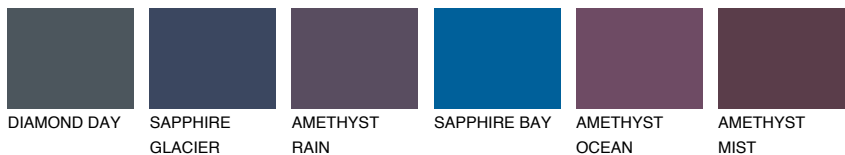

AZORES6 AZ6

☀️ 23% **TSR 23%**

Matching colours

COLOURS

INTENSE

For more information on plasters and paints, go to www.ceresit.en

*The presented colours refer to plasters and paints offered by Ceresit. Due to the use of digital techniques, the presented colours might not represent the original ones, thus they cannot be considered as a reliable colour presentation. We recommend checking the authentic colour samples.