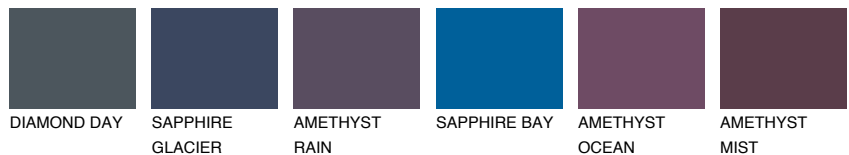

## AZORES5 AZ5

33% **TSR** 33%

### Matching colours

#### COLOURS

#### INTENSE

For more information on plasters and paints, go to [www.ceresit.en](http://www.ceresit.en)

\*The presented colours refer to plasters and paints offered by Ceresit. Due to the use of digital techniques, the presented colours might not represent the original ones, thus they cannot be considered as a reliable colour presentation. We recommend checking the authentic colour samples.