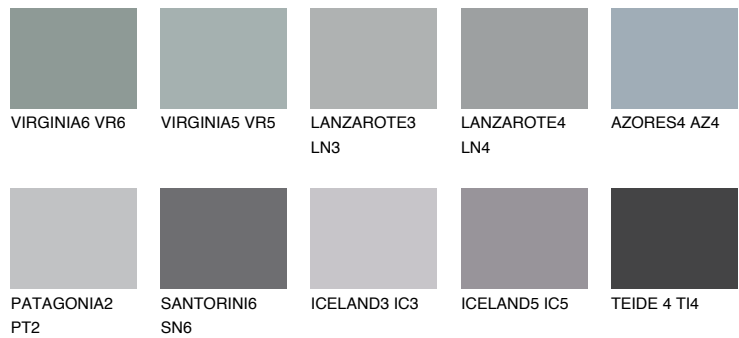

## AZORES5 AZ5

33% **TSR** 33%

### Matching colours

#### COLOURS

#### INTENSE

For more information on plasters and paints, go to [www.ceresit.en](http://www.ceresit.en)

\*The presented colours refer to plasters and paints offered by Ceresit. Due to the use of digital techniques, the presented colours might not represent the original ones, thus they cannot be considered as a reliable colour presentation. We recommend checking the authentic colour samples.