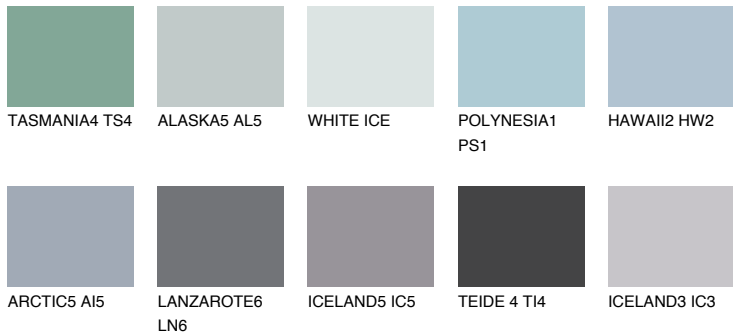

COLOUR DETAILS

AZORES4 AZ4

41% TSR 44%

Matching colours

COLOURS

INTENSE

For more information on plasters and paints, go to www.ceresit.en

*The presented colours refer to plasters and paints offered by Ceresit. Due to the use of digital techniques, the presented colours might not represent the original ones, thus they cannot be considered as a reliable colour presentation. We recommend checking the authentic colour samples.