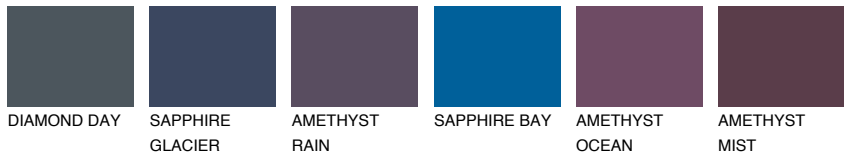

COLOUR DETAILS

TAHITI1 TH1

60% **TSR** 61%

Matching colours

COLOURS

INTENSE

For more information on plasters and paints, go to www.ceresit.en

*The presented colours refer to plasters and paints offered by Ceresit. Due to the use of digital techniques, the presented colours might not represent the original ones, thus they cannot be considered as a reliable colour presentation. We recommend checking the authentic colour samples.