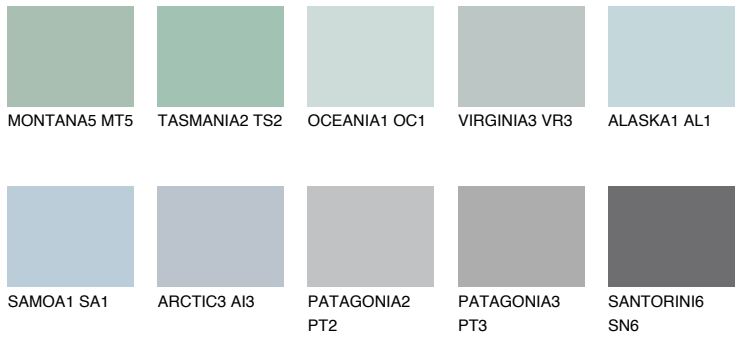

COLOUR DETAILS

TAHITI1 TH1

60% **TSR** 61%

Matching colours

COLOURS

INTENSE

For more information on plasters and paints, go to www.ceresit.en

*The presented colours refer to plasters and paints offered by Ceresit. Due to the use of digital techniques, the presented colours might not represent the original ones, thus they cannot be considered as a reliable colour presentation. We recommend checking the authentic colour samples.