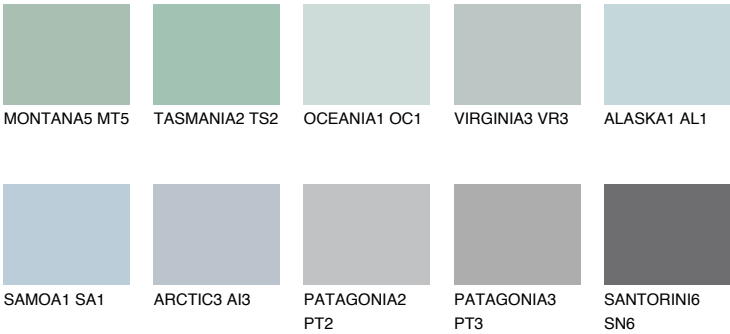

TAHITI1 TH1

60% **TSR** 61%

Matching colours

COLOURS

INTENSE

For more information on plasters and paints, go to www.ceresit.en

*The presented colours refer to plasters and paints offered by Ceresit. Due to the use of digital techniques, the presented colours might not represent the original ones, thus they cannot be considered as a reliable colour presentation. We recommend checking the authentic colour samples.