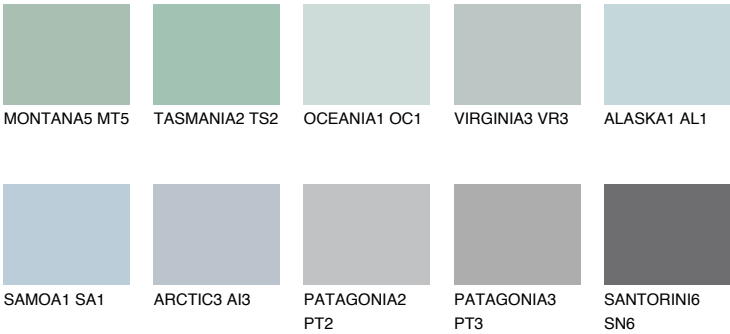

## TAHITI1 TH1

60% **TSR** 61%

### Matching colours

#### COLOURS

#### INTENSE

For more information on plasters and paints, go to [www.ceresit.en](http://www.ceresit.en)

\*The presented colours refer to plasters and paints offered by Ceresit. Due to the use of digital techniques, the presented colours might not represent the original ones, thus they cannot be considered as a reliable colour presentation. We recommend checking the authentic colour samples.