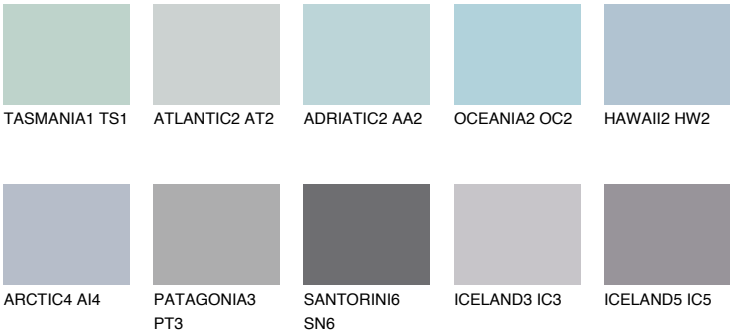

## AZORES3 AZ3

49% TSR 56%

### Matching colours

#### COLOURS

#### INTENSE

For more information on plasters and paints, go to [www.ceresit.en](http://www.ceresit.en)

\*The presented colours refer to plasters and paints offered by Ceresit. Due to the use of digital techniques, the presented colours might not represent the original ones, thus they cannot be considered as a reliable colour presentation. We recommend checking the authentic colour samples.