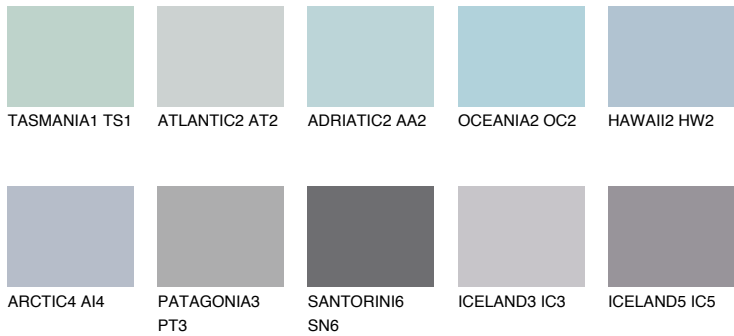

COLOUR DETAILS

AZORES3 AZ3

49% TSR 56%

Matching colours

COLOURS

INTENSE

For more information on plasters and paints, go to www.ceresit.en

*The presented colours refer to plasters and paints offered by Ceresit. Due to the use of digital techniques, the presented colours might not represent the original ones, thus they cannot be considered as a reliable colour presentation. We recommend checking the authentic colour samples.