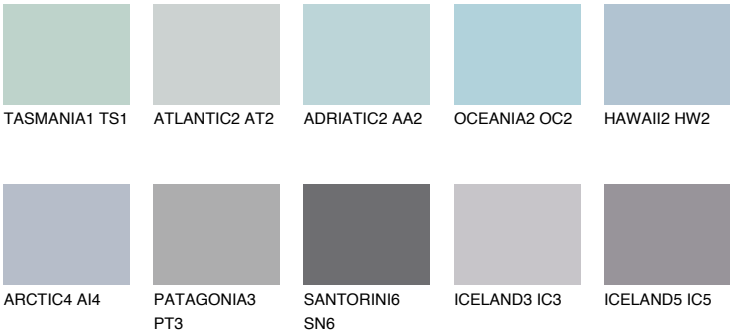

AZORES3 AZ3

49% TSR 56%

Matching colours

COLOURS

INTENSE

For more information on plasters and paints, go to www.ceresit.en

*The presented colours refer to plasters and paints offered by Ceresit. Due to the use of digital techniques, the presented colours might not represent the original ones, thus they cannot be considered as a reliable colour presentation. We recommend checking the authentic colour samples.