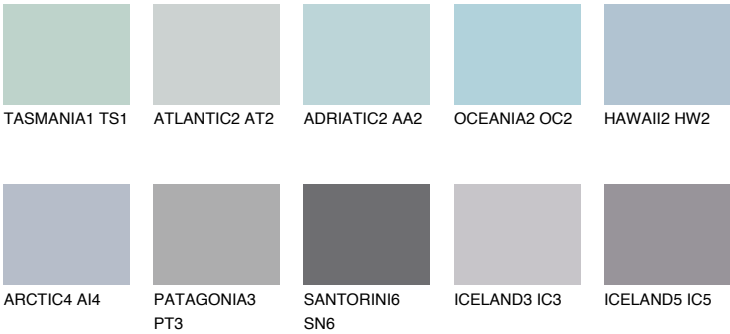

AZORES3 AZ3

49% **TSR** 56%

Matching colours

COLOURS

INTENSE

For more information on plasters and paints, go to www.ceresit.en

*The presented colours refer to plasters and paints offered by Ceresit. Due to the use of digital techniques, the presented colours might not represent the original ones, thus they cannot be considered as a reliable colour presentation. We recommend checking the authentic colour samples.