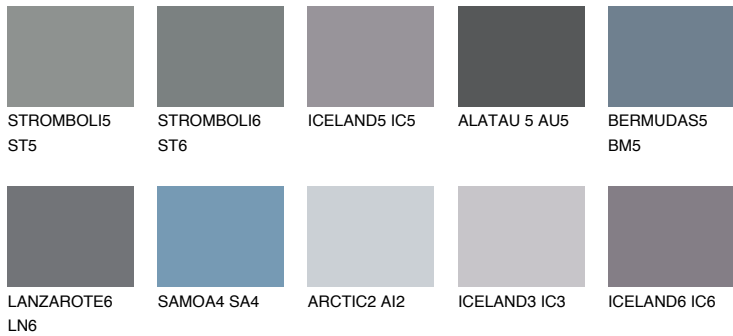

COLOUR DETAILS

TEIDE 6 TI6

4% TSR 3%

Matching colours

COLOURS

INTENSE

For more information on plasters and paints, go to www.ceresit.en

*The presented colours refer to plasters and paints offered by Ceresit. Due to the use of digital techniques, the presented colours might not represent the original ones, thus they cannot be considered as a reliable colour presentation. We recommend checking the authentic colour samples.