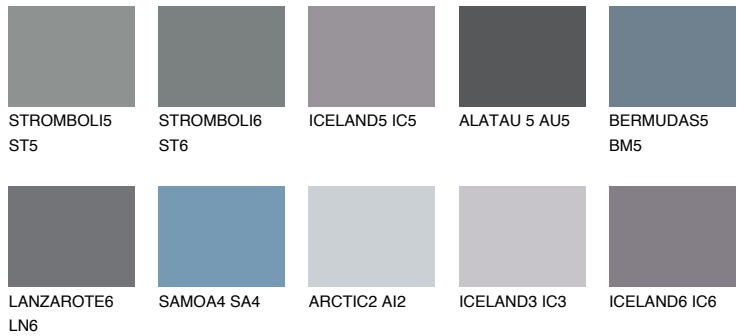

TEIDE 6 TI6

4% TSR 3%

Matching colours

COLOURS

INTENSE

For more information on plasters and paints, go to www.ceresit.en

*The presented colours refer to plasters and paints offered by Ceresit. Due to the use of digital techniques, the presented colours might not represent the original ones, thus they cannot be considered as a reliable colour presentation. We recommend checking the authentic colour samples.