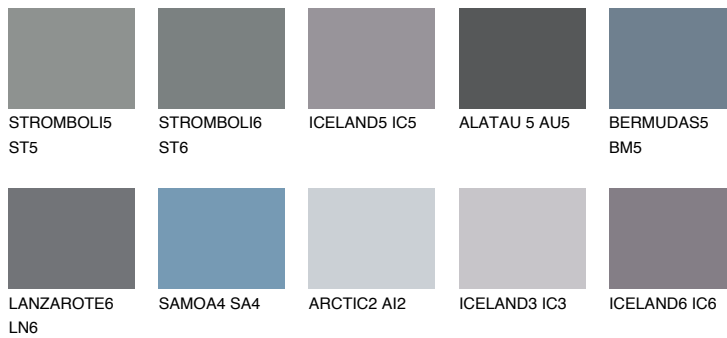

TEIDE 6 TI6

4% TSR 3%

Matching colours

COLOURS

INTENSE

For more information on plasters and paints, go to www.ceresit.en

*The presented colours refer to plasters and paints offered by Ceresit. Due to the use of digital techniques, the presented colours might not represent the original ones, thus they cannot be considered as a reliable colour presentation. We recommend checking the authentic colour samples.