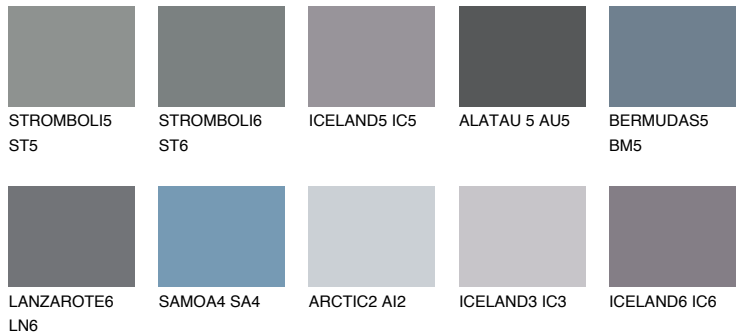

COLOUR DETAILS

TEIDE 6 TI6

4% TSR 3%

Matching colours

COLOURS

INTENSE

For more information on plasters and paints, go to www.ceresit.en

*The presented colours refer to plasters and paints offered by Ceresit. Due to the use of digital techniques, the presented colours might not represent the original ones, thus they cannot be considered as a reliable colour presentation. We recommend checking the authentic colour samples.