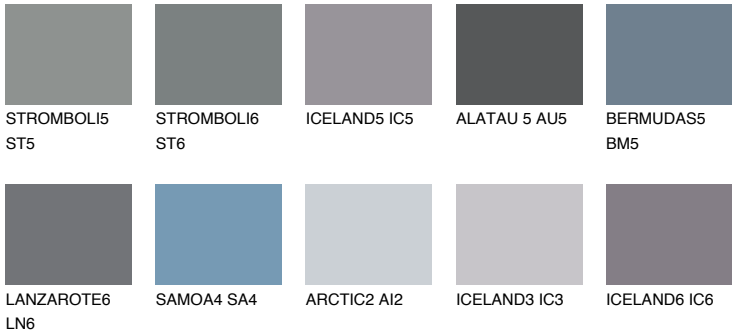

TEIDE 6 TI6

4% TSR 3%

Matching colours

COLOURS

INTENSE

For more information on plasters and paints, go to www.ceresit.en

*The presented colours refer to plasters and paints offered by Ceresit. Due to the use of digital techniques, the presented colours might not represent the original ones, thus they cannot be considered as a reliable colour presentation. We recommend checking the authentic colour samples.