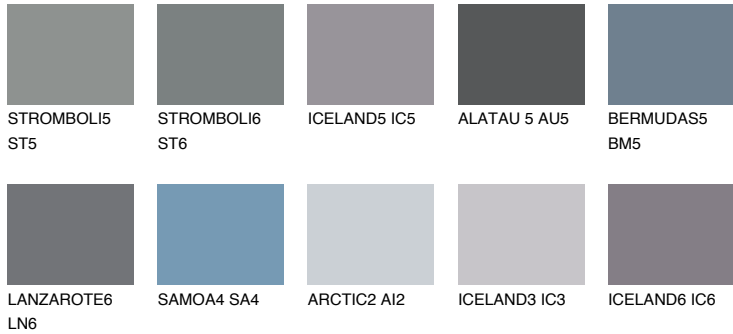

COLOUR DETAILS

TEIDE 6 TI6

4% TSR 3%

Matching colours

COLOURS

INTENSE

For more information on plasters and paints, go to www.ceresit.en

*The presented colours refer to plasters and paints offered by Ceresit. Due to the use of digital techniques, the presented colours might not represent the original ones, thus they cannot be considered as a reliable colour presentation. We recommend checking the authentic colour samples.