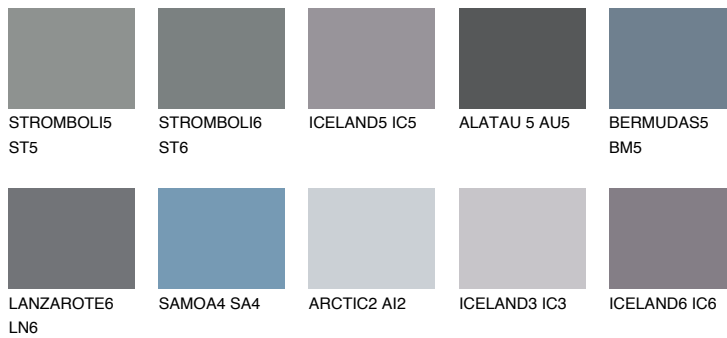

COLOUR DETAILS

TEIDE 6 TI6

4% TSR 3%

Matching colours

COLOURS

INTENSE

For more information on plasters and paints, go to www.ceresit.en

*The presented colours refer to plasters and paints offered by Ceresit. Due to the use of digital techniques, the presented colours might not represent the original ones, thus they cannot be considered as a reliable colour presentation. We recommend checking the authentic colour samples.