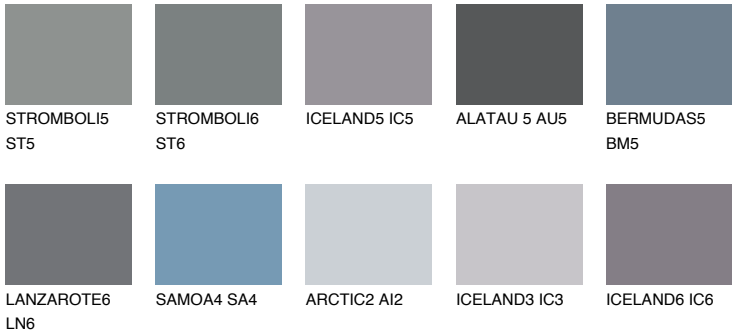

## TEIDE 6 TI6

4% TSR 3%

### Matching colours

#### COLOURS

#### INTENSE

For more information on plasters and paints, go to [www.ceresit.en](http://www.ceresit.en)

\*The presented colours refer to plasters and paints offered by Ceresit. Due to the use of digital techniques, the presented colours might not represent the original ones, thus they cannot be considered as a reliable colour presentation. We recommend checking the authentic colour samples.