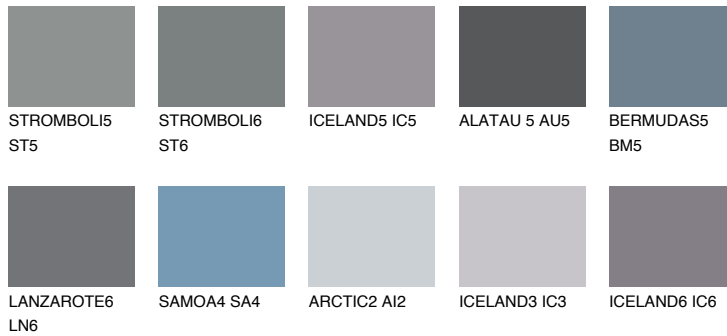

## TEIDE 6 TI6

4% TSR 3%

### Matching colours

#### COLOURS

#### INTENSE

For more information on plasters and paints, go to [www.ceresit.en](http://www.ceresit.en)

\*The presented colours refer to plasters and paints offered by Ceresit. Due to the use of digital techniques, the presented colours might not represent the original ones, thus they cannot be considered as a reliable colour presentation. We recommend checking the authentic colour samples.