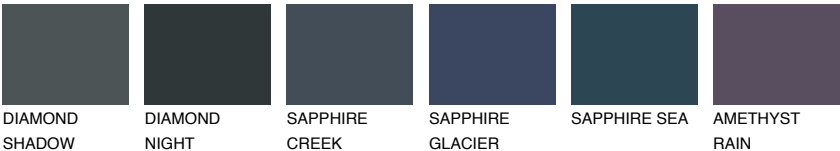

TEIDE 5 TI5

5% TSR 4%

Matching colours

COLOURS

INTENSE

For more information on plasters and paints, go to www.ceresit.en

*The presented colours refer to plasters and paints offered by Ceresit. Due to the use of digital techniques, the presented colours might not represent the original ones, thus they cannot be considered as a reliable colour presentation. We recommend checking the authentic colour samples.