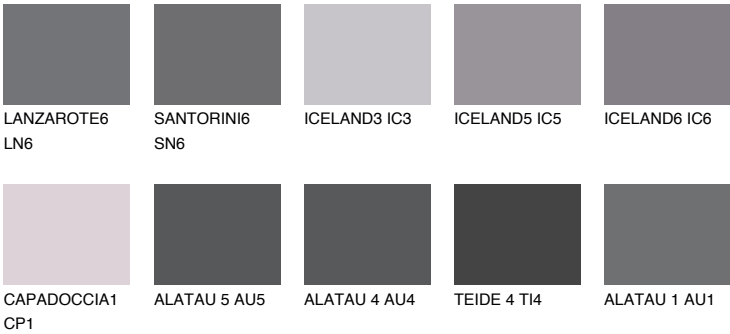

TEIDE 5 TI5

5% TSR 4%

Matching colours

COLOURS

INTENSE

For more information on plasters and paints, go to www.ceresit.en

*The presented colours refer to plasters and paints offered by Ceresit. Due to the use of digital techniques, the presented colours might not represent the original ones, thus they cannot be considered as a reliable colour presentation. We recommend checking the authentic colour samples.