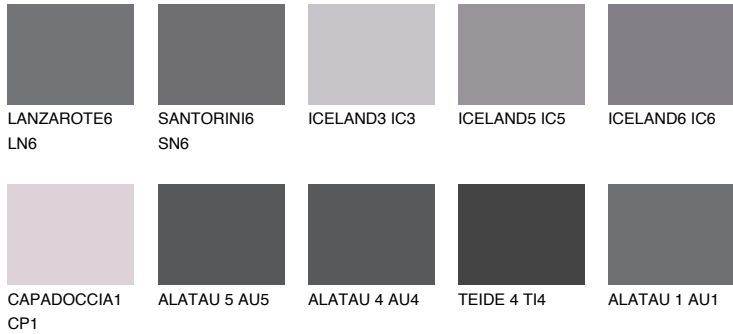

COLOUR DETAILS

TEIDE 5 TI5

5% TSR 4%

Matching colours

COLOURS

INTENSE

For more information on plasters and paints, go to www.ceresit.en

*The presented colours refer to plasters and paints offered by Ceresit. Due to the use of digital techniques, the presented colours might not represent the original ones, thus they cannot be considered as a reliable colour presentation. We recommend checking the authentic colour samples.