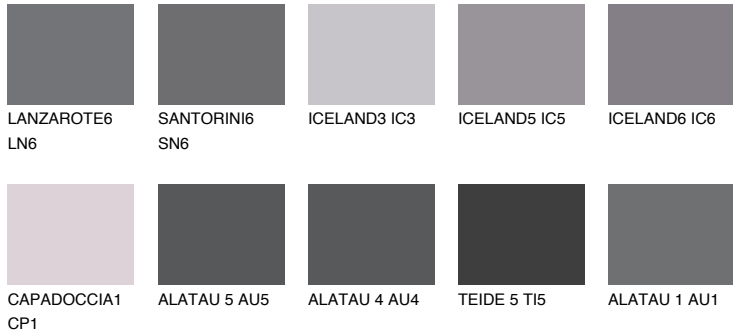

COLOUR DETAILS

TEIDE 4 TI4

6% TSR 5%

Matching colours

COLOURS

INTENSE

For more information on plasters and paints, go to www.ceresit.en

*The presented colours refer to plasters and paints offered by Ceresit. Due to the use of digital techniques, the presented colours might not represent the original ones, thus they cannot be considered as a reliable colour presentation. We recommend checking the authentic colour samples.