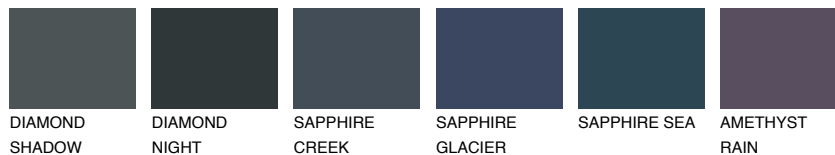

COLOUR DETAILS

TEIDE 4 TI4

6% TSR 5%

Matching colours

COLOURS

INTENSE

For more information on plasters and paints, go to www.ceresit.en

*The presented colours refer to plasters and paints offered by Ceresit. Due to the use of digital techniques, the presented colours might not represent the original ones, thus they cannot be considered as a reliable colour presentation. We recommend checking the authentic colour samples.