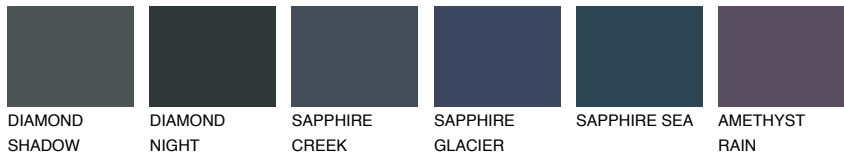

COLOUR DETAILS

TEIDE 4 TI4

6% TSR 5%

Matching colours

COLOURS

INTENSE

For more information on plasters and paints, go to www.ceresit.en

*The presented colours refer to plasters and paints offered by Ceresit. Due to the use of digital techniques, the presented colours might not represent the original ones, thus they cannot be considered as a reliable colour presentation. We recommend checking the authentic colour samples.