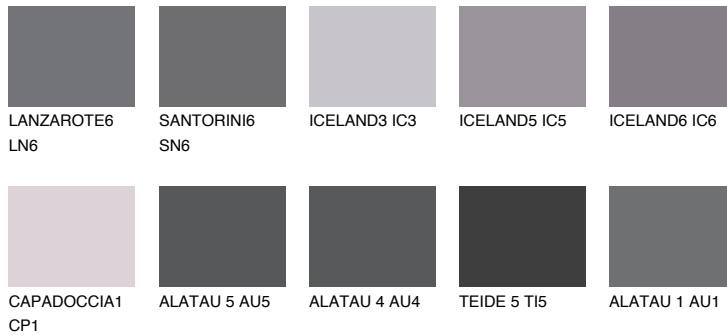

COLOUR DETAILS

TEIDE 4 TI4

6% TSR 5%

Matching colours

COLOURS

INTENSE

For more information on plasters and paints, go to www.ceresit.en

*The presented colours refer to plasters and paints offered by Ceresit. Due to the use of digital techniques, the presented colours might not represent the original ones, thus they cannot be considered as a reliable colour presentation. We recommend checking the authentic colour samples.