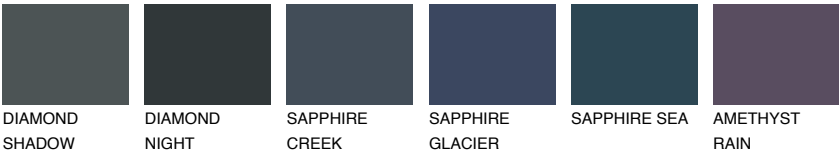

TEIDE 4 TI4

6% TSR 5%

Matching colours

COLOURS

INTENSE

For more information on plasters and paints, go to www.ceresit.en

*The presented colours refer to plasters and paints offered by Ceresit. Due to the use of digital techniques, the presented colours might not represent the original ones, thus they cannot be considered as a reliable colour presentation. We recommend checking the authentic colour samples.