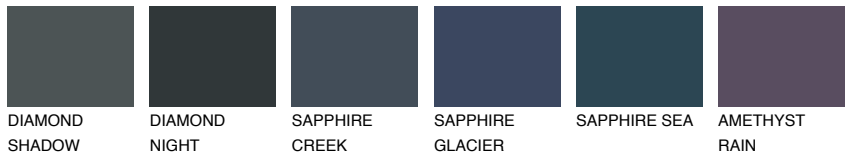

TEIDE 4 TI4

6% TSR 5%

Matching colours

COLOURS

INTENSE

For more information on plasters and paints, go to www.ceresit.en

*The presented colours refer to plasters and paints offered by Ceresit. Due to the use of digital techniques, the presented colours might not represent the original ones, thus they cannot be considered as a reliable colour presentation. We recommend checking the authentic colour samples.