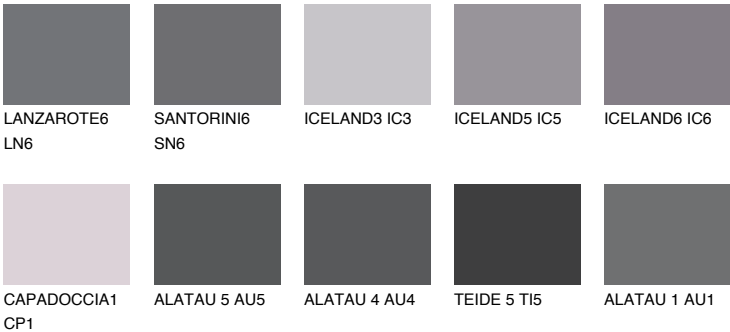

## TEIDE 4 TI4

6% TSR 5%

### Matching colours

#### COLOURS

#### INTENSE

For more information on plasters and paints, go to [www.ceresit.en](http://www.ceresit.en)

\*The presented colours refer to plasters and paints offered by Ceresit. Due to the use of digital techniques, the presented colours might not represent the original ones, thus they cannot be considered as a reliable colour presentation. We recommend checking the authentic colour samples.