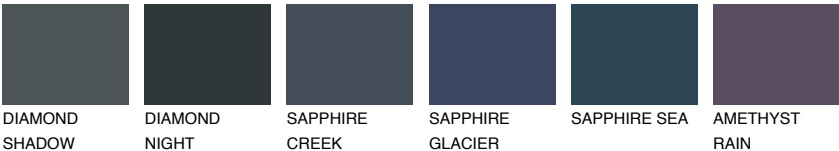

TEIDE 4 TI4

6% TSR 5%

Matching colours

COLOURS

INTENSE

For more information on plasters and paints, go to www.ceresit.en

*The presented colours refer to plasters and paints offered by Ceresit. Due to the use of digital techniques, the presented colours might not represent the original ones, thus they cannot be considered as a reliable colour presentation. We recommend checking the authentic colour samples.