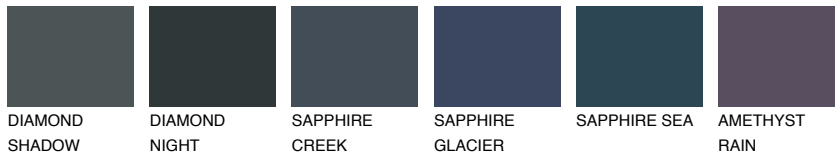

TEIDE 4 TI4

6% TSR 5%

Matching colours

COLOURS

INTENSE

For more information on plasters and paints, go to www.ceresit.en

*The presented colours refer to plasters and paints offered by Ceresit. Due to the use of digital techniques, the presented colours might not represent the original ones, thus they cannot be considered as a reliable colour presentation. We recommend checking the authentic colour samples.