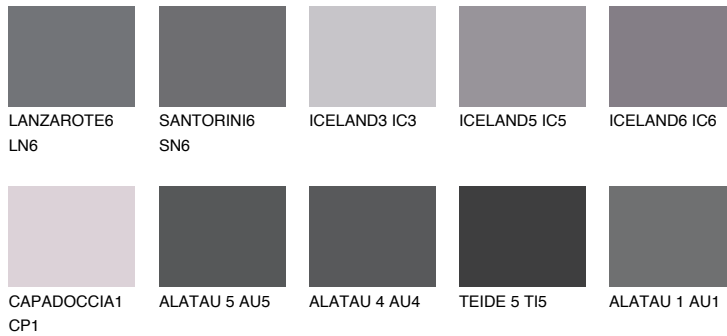

TEIDE 4 TI4

6% TSR 5%

Matching colours

COLOURS

INTENSE

For more information on plasters and paints, go to www.ceresit.en

*The presented colours refer to plasters and paints offered by Ceresit. Due to the use of digital techniques, the presented colours might not represent the original ones, thus they cannot be considered as a reliable colour presentation. We recommend checking the authentic colour samples.