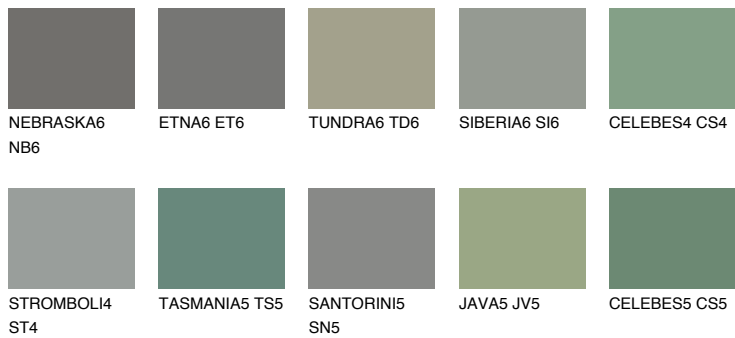

TEIDE 3 TI3

6% **TSR** 5%

Matching colours

COLOURS

INTENSE

For more information on plasters and paints, go to
www.ceresit.en

*The presented colours refer to plasters and paints offered by Ceresit. Due to the use of digital techniques, the presented colours might not represent the original ones, thus they cannot be considered as a reliable colour presentation. We recommend checking the authentic colour samples.