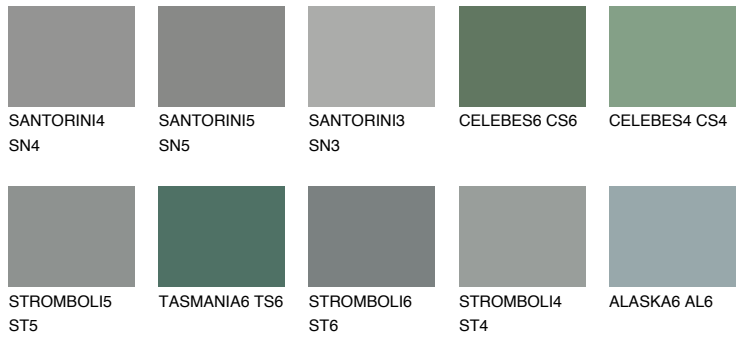

COLOUR DETAILS

TEIDE 2 TI2

7% TSR 6%

Matching colours

COLOURS

INTENSE

For more information on plasters and paints, go to www.ceresit.en

*The presented colours refer to plasters and paints offered by Ceresit. Due to the use of digital techniques, the presented colours might not represent the original ones, thus they cannot be considered as a reliable colour presentation. We recommend checking the authentic colour samples.