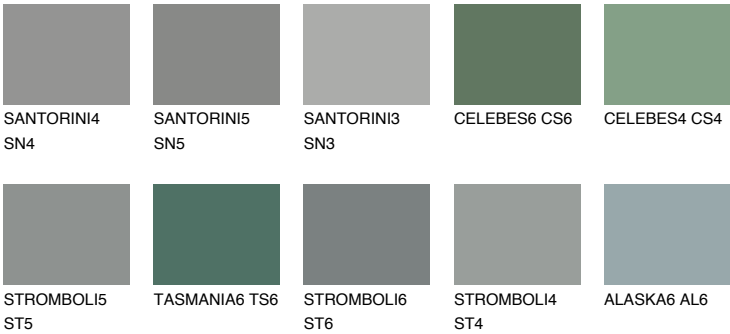

TEIDE 2 TI2

7% **TSR** 6%

Matching colours

COLOURS

INTENSE

For more information on plasters and paints, go to www.ceresit.en

*The presented colours refer to plasters and paints offered by Ceresit. Due to the use of digital techniques, the presented colours might not represent the original ones, thus they cannot be considered as a reliable colour presentation. We recommend checking the authentic colour samples.