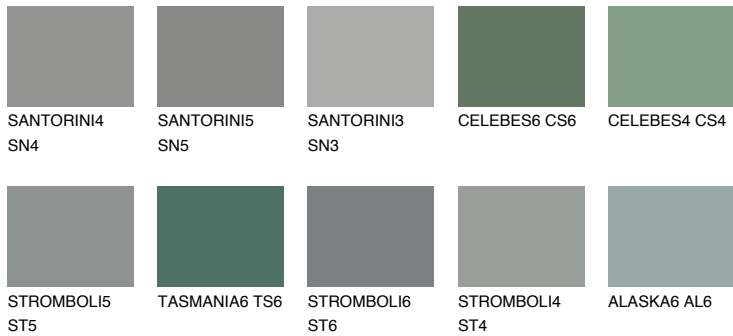

COLOUR DETAILS

TEIDE 2 TI2

7% TSR 6%

Matching colours

COLOURS

INTENSE

For more information on plasters and paints, go to www.ceresit.en

*The presented colours refer to plasters and paints offered by Ceresit. Due to the use of digital techniques, the presented colours might not represent the original ones, thus they cannot be considered as a reliable colour presentation. We recommend checking the authentic colour samples.