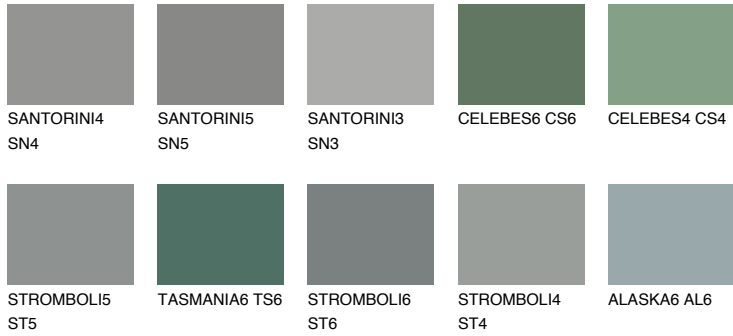

COLOUR DETAILS

TEIDE 2 TI2

7% TSR 6%

Matching colours

COLOURS

INTENSE

For more information on plasters and paints, go to www.ceresit.en

*The presented colours refer to plasters and paints offered by Ceresit. Due to the use of digital techniques, the presented colours might not represent the original ones, thus they cannot be considered as a reliable colour presentation. We recommend checking the authentic colour samples.