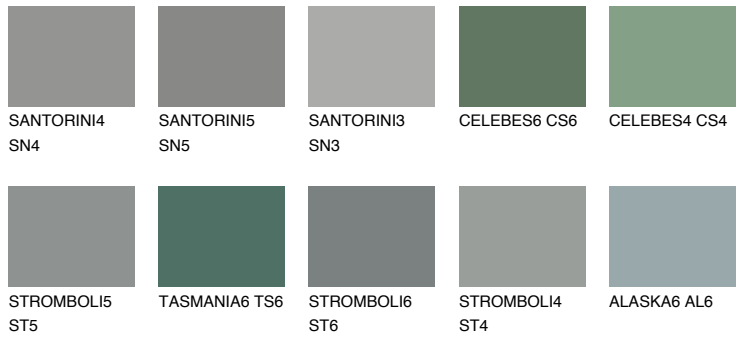

TEIDE 2 TI2

7% **TSR** 6%

Matching colours

COLOURS

INTENSE

For more information on plasters and paints, go to www.ceresit.en

*The presented colours refer to plasters and paints offered by Ceresit. Due to the use of digital techniques, the presented colours might not represent the original ones, thus they cannot be considered as a reliable colour presentation. We recommend checking the authentic colour samples.