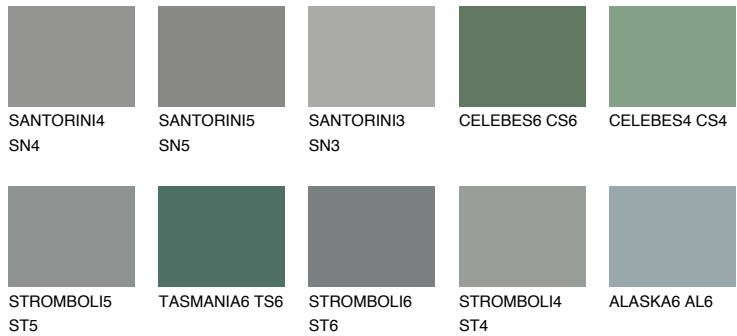

COLOUR DETAILS

TEIDE 2 TI2

7% TSR 6%

Matching colours

COLOURS

INTENSE

For more information on plasters and paints, go to www.ceresit.en

*The presented colours refer to plasters and paints offered by Ceresit. Due to the use of digital techniques, the presented colours might not represent the original ones, thus they cannot be considered as a reliable colour presentation. We recommend checking the authentic colour samples.