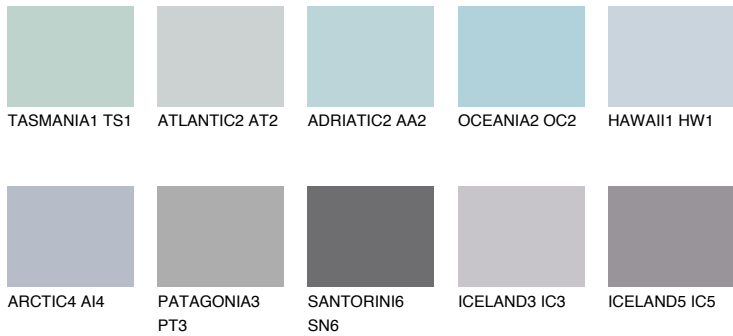

COLOUR DETAILS

AZORES2 AZ2

60% TSR 59%

Matching colours

COLOURS

INTENSE

For more information on plasters and paints, go to www.ceresit.en

*The presented colours refer to plasters and paints offered by Ceresit. Due to the use of digital techniques, the presented colours might not represent the original ones, thus they cannot be considered as a reliable colour presentation. We recommend checking the authentic colour samples.