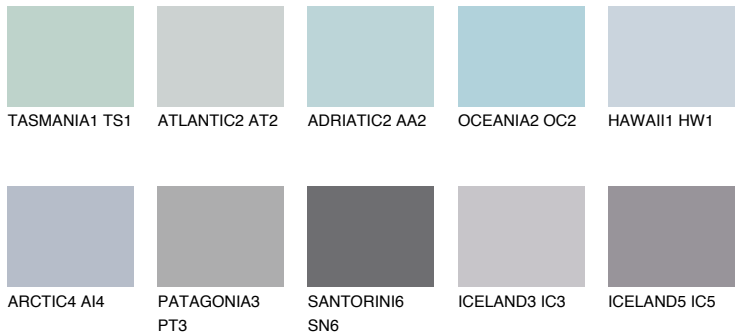

COLOUR DETAILS

AZORES2 AZ2

60% TSR 59%

Matching colours

COLOURS

INTENSE

For more information on plasters and paints, go to www.ceresit.en

*The presented colours refer to plasters and paints offered by Ceresit. Due to the use of digital techniques, the presented colours might not represent the original ones, thus they cannot be considered as a reliable colour presentation. We recommend checking the authentic colour samples.