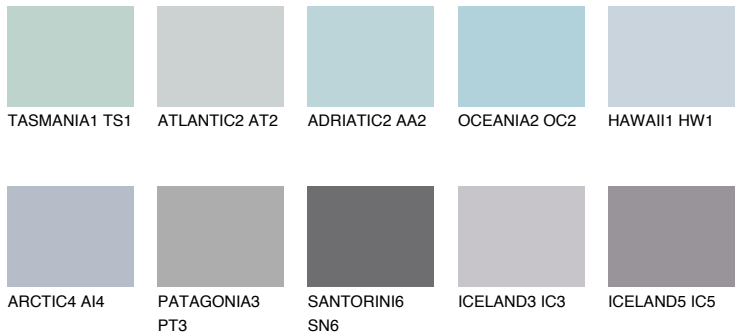

# COLOUR DETAILS

## AZORES2 AZ2

60% TSR 59%

### Matching colours

#### COLOURS