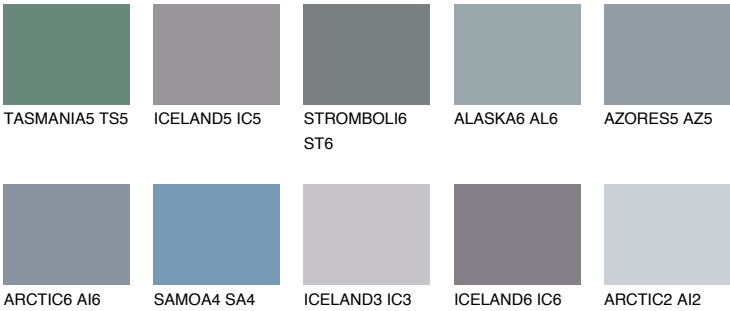

TEIDE 1 TI1

7% **TSR** 7%

Matching colours

COLOURS

INTENSE

For more information on plasters and paints, go to www.ceresit.en

*The presented colours refer to plasters and paints offered by Ceresit. Due to the use of digital techniques, the presented colours might not represent the original ones, thus they cannot be considered as a reliable colour presentation. We recommend checking the authentic colour samples.