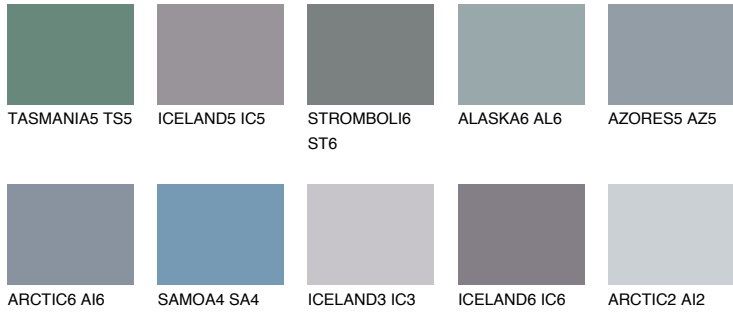

COLOUR DETAILS

TEIDE 1 TI1

7% TSR 7%

Matching colours

COLOURS

INTENSE

For more information on plasters and paints, go to www.ceresit.en

*The presented colours refer to plasters and paints offered by Ceresit. Due to the use of digital techniques, the presented colours might not represent the original ones, thus they cannot be considered as a reliable colour presentation. We recommend checking the authentic colour samples.