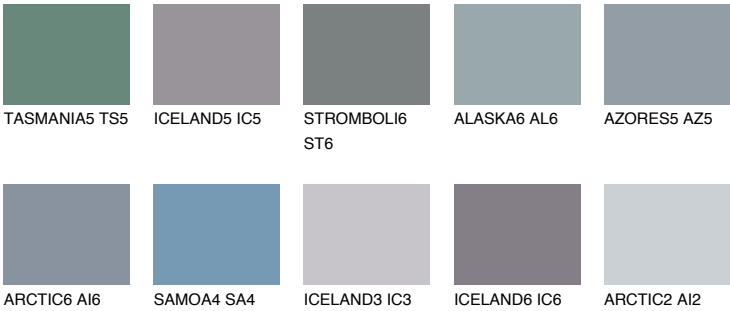

TEIDE 1 TI1

7% TSR 7%

Matching colours

COLOURS

INTENSE

For more information on plasters and paints, go to www.ceresit.en

*The presented colours refer to plasters and paints offered by Ceresit. Due to the use of digital techniques, the presented colours might not represent the original ones, thus they cannot be considered as a reliable colour presentation. We recommend checking the authentic colour samples.