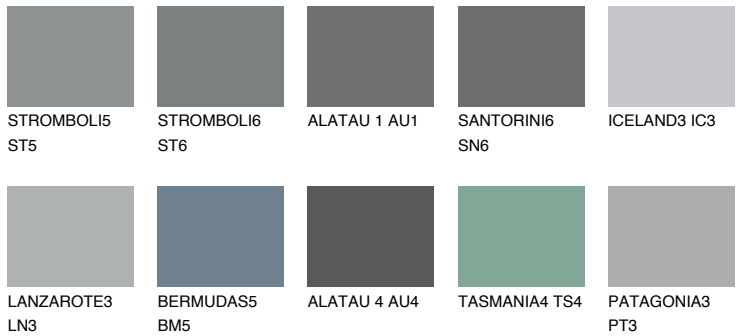

COLOUR DETAILS

ALATAU 6 AU6

9% **TSR** 9%

Matching colours

COLOURS

INTENSE

For more information on plasters and paints, go to www.ceresit.en

*The presented colours refer to plasters and paints offered by Ceresit. Due to the use of digital techniques, the presented colours might not represent the original ones, thus they cannot be considered as a reliable colour presentation. We recommend checking the authentic colour samples.