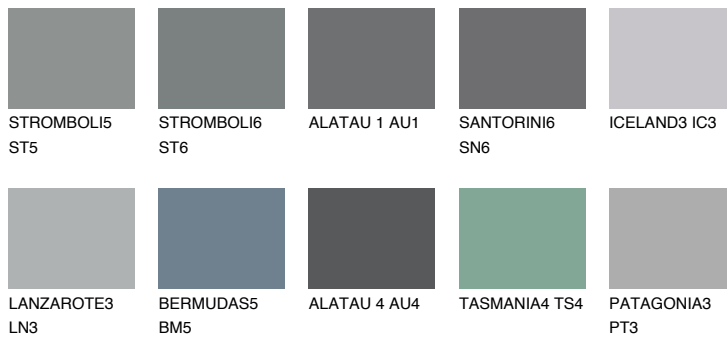

ALATAU 6 AU6

9% **TSR** 9%

Matching colours

COLOURS

INTENSE

For more information on plasters and paints, go to www.ceresit.en

*The presented colours refer to plasters and paints offered by Ceresit. Due to the use of digital techniques, the presented colours might not represent the original ones, thus they cannot be considered as a reliable colour presentation. We recommend checking the authentic colour samples.