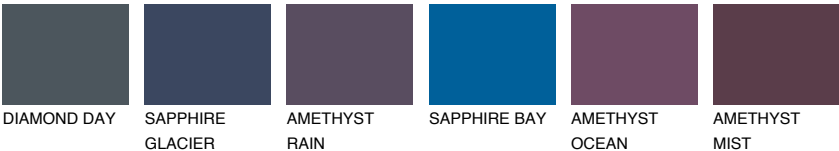

ALATAU 6 AU6

9% **TSR** 9%

Matching colours

COLOURS

INTENSE

For more information on plasters and paints, go to www.ceresit.en

*The presented colours refer to plasters and paints offered by Ceresit. Due to the use of digital techniques, the presented colours might not represent the original ones, thus they cannot be considered as a reliable colour presentation. We recommend checking the authentic colour samples.