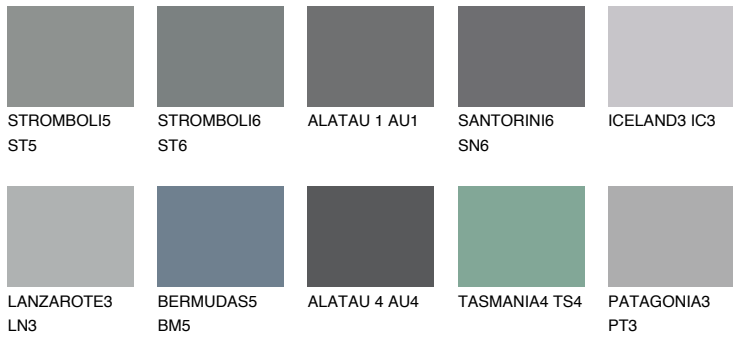

COLOUR DETAILS

ALATAU 6 AU6

9% TSR 9%

Matching colours

COLOURS

INTENSE

For more information on plasters and paints, go to www.ceresit.en

*The presented colours refer to plasters and paints offered by Ceresit. Due to the use of digital techniques, the presented colours might not represent the original ones, thus they cannot be considered as a reliable colour presentation. We recommend checking the authentic colour samples.