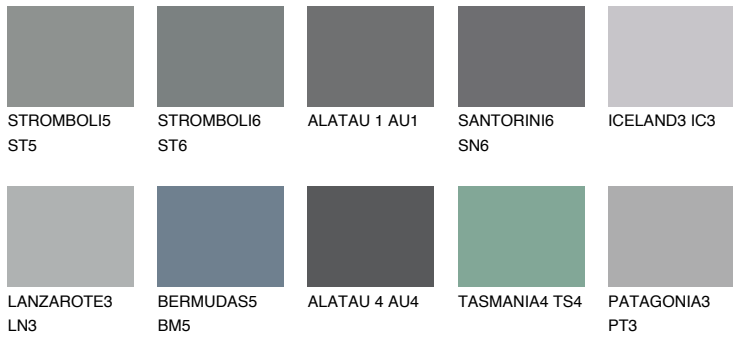

COLOUR DETAILS

ALATAU 6 AU6

9% **TSR** 9%

Matching colours

COLOURS

INTENSE

For more information on plasters and paints, go to www.ceresit.en

*The presented colours refer to plasters and paints offered by Ceresit. Due to the use of digital techniques, the presented colours might not represent the original ones, thus they cannot be considered as a reliable colour presentation. We recommend checking the authentic colour samples.