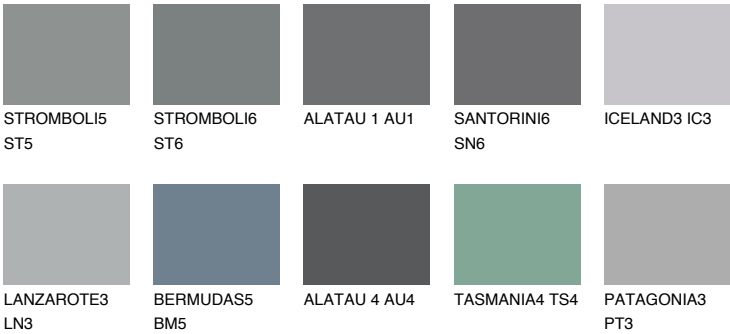

ALATAU 6 AU6

9% **TSR** 9%

Matching colours

COLOURS

INTENSE

For more information on plasters and paints, go to www.ceresit.en

*The presented colours refer to plasters and paints offered by Ceresit. Due to the use of digital techniques, the presented colours might not represent the original ones, thus they cannot be considered as a reliable colour presentation. We recommend checking the authentic colour samples.