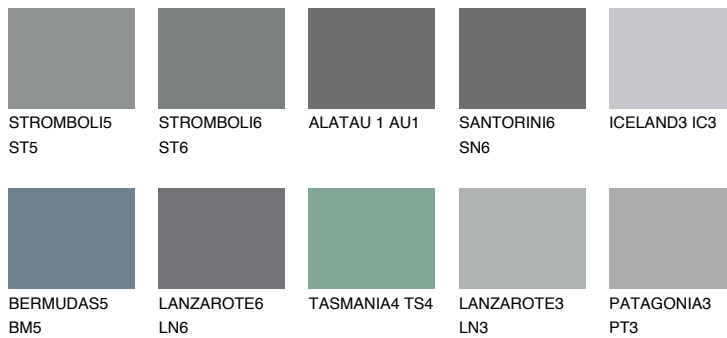

ALATAU 5 AU5

10% **TSR** 9%

Matching colours

COLOURS

INTENSE

For more information on plasters and paints, go to www.ceresit.en

*The presented colours refer to plasters and paints offered by Ceresit. Due to the use of digital techniques, the presented colours might not represent the original ones, thus they cannot be considered as a reliable colour presentation. We recommend checking the authentic colour samples.