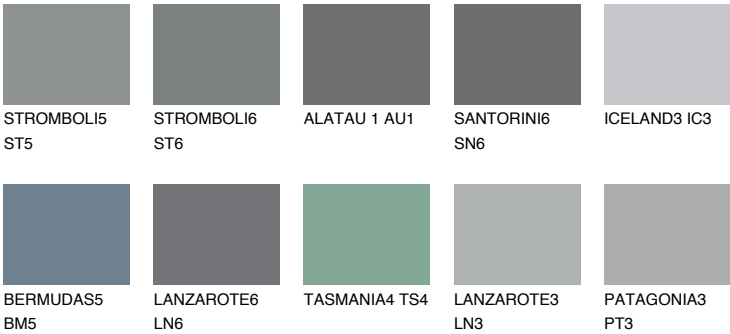

## ALATAU 5 AU5

10% **TSR** 9%

### Matching colours

#### COLOURS

#### INTENSE

For more information on plasters and paints, go to [www.ceresit.en](http://www.ceresit.en)

\*The presented colours refer to plasters and paints offered by Ceresit. Due to the use of digital techniques, the presented colours might not represent the original ones, thus they cannot be considered as a reliable colour presentation. We recommend checking the authentic colour samples.