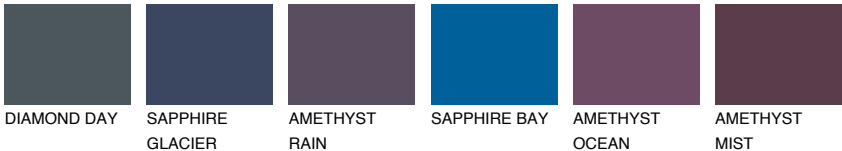

## ALATAU 5 AU5

10% **TSR** 9%

### Matching colours

#### COLOURS

#### INTENSE

For more information on plasters and paints, go to [www.ceresit.en](http://www.ceresit.en)

\*The presented colours refer to plasters and paints offered by Ceresit. Due to the use of digital techniques, the presented colours might not represent the original ones, thus they cannot be considered as a reliable colour presentation. We recommend checking the authentic colour samples.