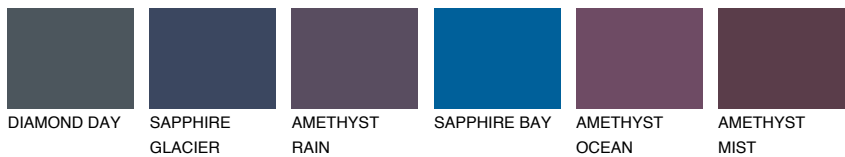

ALATAU 5 AU5

☀️ 10% **TSR 9%**

Matching colours

COLOURS

INTENSE

For more information on plasters and paints, go to
www.ceresit.en

*The presented colours refer to plasters and paints offered by Ceresit. Due to the use of digital techniques, the presented colours might not represent the original ones, thus they cannot be considered as a reliable colour presentation. We recommend checking the authentic colour samples.