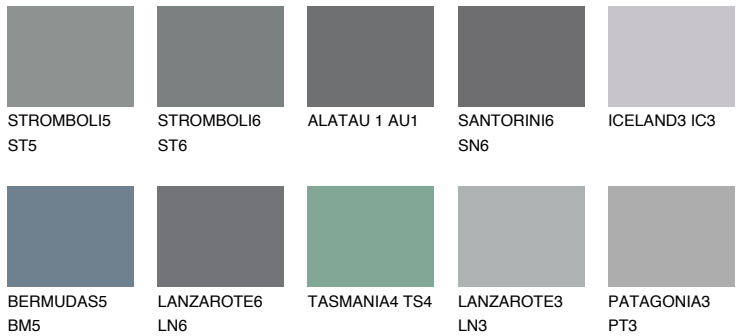

## ALATAU 5 AU5

10% **TSR** 9%

### Matching colours

#### COLOURS

#### INTENSE

For more information on plasters and paints, go to [www.ceresit.en](http://www.ceresit.en)

\*The presented colours refer to plasters and paints offered by Ceresit. Due to the use of digital techniques, the presented colours might not represent the original ones, thus they cannot be considered as a reliable colour presentation. We recommend checking the authentic colour samples.