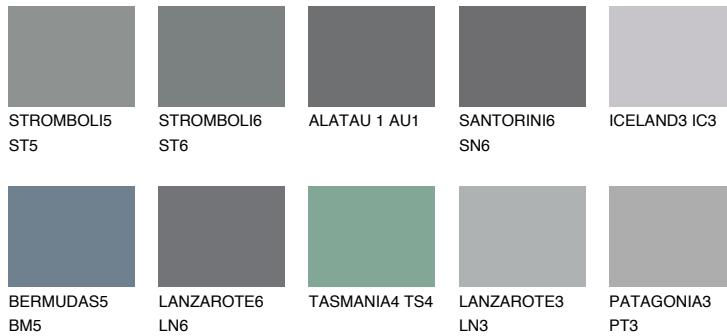

ALATAU 5 AU5

10% **TSR** 9%

Matching colours

COLOURS

INTENSE

For more information on plasters and paints, go to www.ceresit.en

*The presented colours refer to plasters and paints offered by Ceresit. Due to the use of digital techniques, the presented colours might not represent the original ones, thus they cannot be considered as a reliable colour presentation. We recommend checking the authentic colour samples.