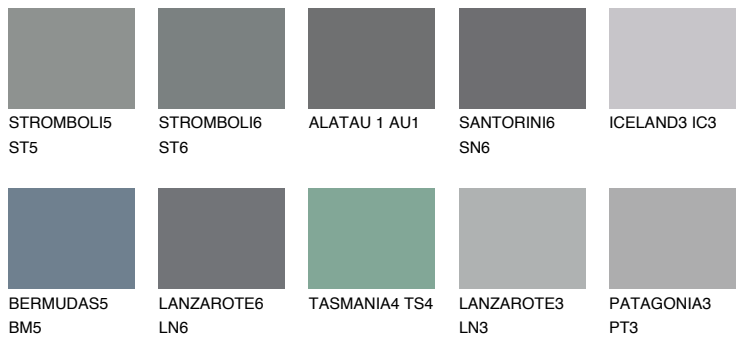

ALATAU 5 AU5

☀️ 10% **TSR 9%**

Matching colours

COLOURS

INTENSE

For more information on plasters and paints, go to
www.ceresit.en

*The presented colours refer to plasters and paints offered by Ceresit. Due to the use of digital techniques, the presented colours might not represent the original ones, thus they cannot be considered as a reliable colour presentation. We recommend checking the authentic colour samples.