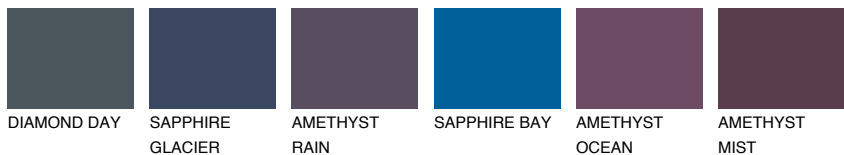

## ALATAU 5 AU5

10% **TSR** 9%

### Matching colours

#### COLOURS

#### INTENSE

For more information on plasters and paints, go to [www.ceresit.en](http://www.ceresit.en)

\*The presented colours refer to plasters and paints offered by Ceresit. Due to the use of digital techniques, the presented colours might not represent the original ones, thus they cannot be considered as a reliable colour presentation. We recommend checking the authentic colour samples.