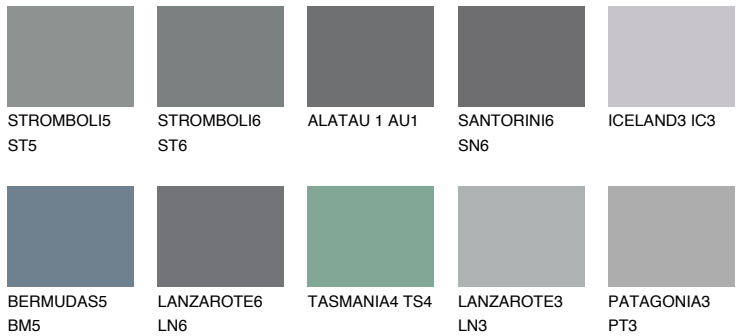

COLOUR DETAILS

ALATAU 5 AU5

10% **TSR** 9%

Matching colours

COLOURS

INTENSE

For more information on plasters and paints, go to www.ceresit.en

*The presented colours refer to plasters and paints offered by Ceresit. Due to the use of digital techniques, the presented colours might not represent the original ones, thus they cannot be considered as a reliable colour presentation. We recommend checking the authentic colour samples.