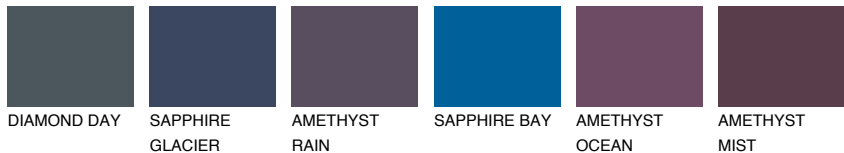

COLOUR DETAILS

ALATAU 5 AU5

10% **TSR** 9%

Matching colours

COLOURS

INTENSE

For more information on plasters and paints, go to www.ceresit.en

*The presented colours refer to plasters and paints offered by Ceresit. Due to the use of digital techniques, the presented colours might not represent the original ones, thus they cannot be considered as a reliable colour presentation. We recommend checking the authentic colour samples.