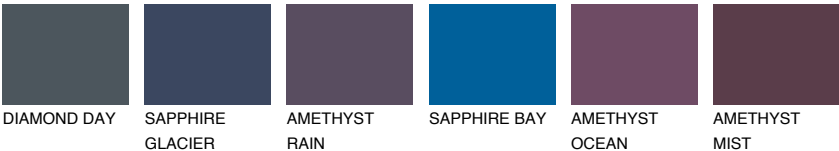

ALATAU 5 AU5

10% **TSR** 9%

Matching colours

COLOURS

INTENSE

For more information on plasters and paints, go to www.ceresit.en

*The presented colours refer to plasters and paints offered by Ceresit. Due to the use of digital techniques, the presented colours might not represent the original ones, thus they cannot be considered as a reliable colour presentation. We recommend checking the authentic colour samples.