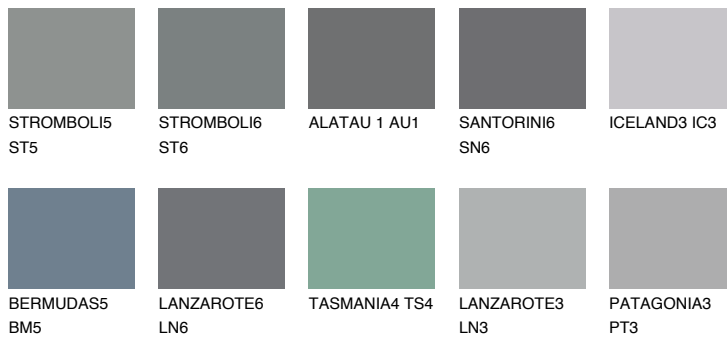

## ALATAU 5 AU5

☀️ 10%    **TSR 9%**

### Matching colours

#### COLOURS

#### INTENSE

For more information on plasters and paints, go to  
[www.ceresit.en](http://www.ceresit.en)

\*The presented colours refer to plasters and paints offered by Ceresit. Due to the use of digital techniques, the presented colours might not represent the original ones, thus they cannot be considered as a reliable colour presentation. We recommend checking the authentic colour samples.