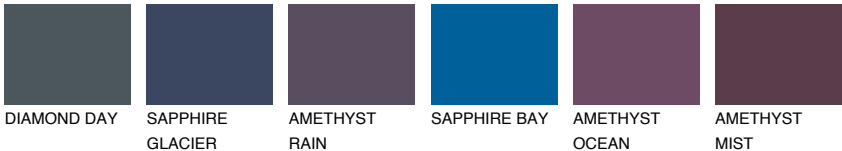

ALATAU 5 AU5

10% **TSR** 9%

Matching colours

COLOURS

INTENSE

For more information on plasters and paints, go to www.ceresit.en

*The presented colours refer to plasters and paints offered by Ceresit. Due to the use of digital techniques, the presented colours might not represent the original ones, thus they cannot be considered as a reliable colour presentation. We recommend checking the authentic colour samples.