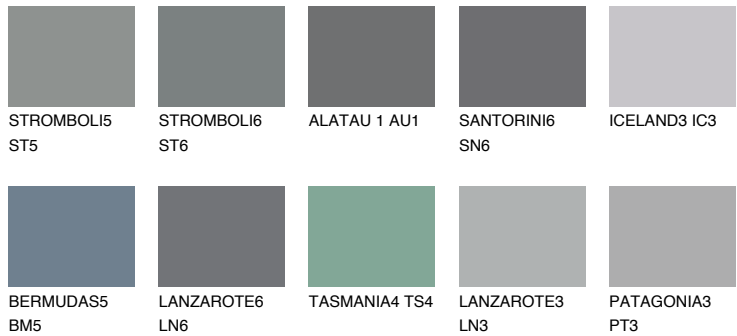

COLOUR DETAILS

ALATAU 5 AU5

10% **TSR** 9%

Matching colours

COLOURS

INTENSE

For more information on plasters and paints, go to www.ceresit.en

*The presented colours refer to plasters and paints offered by Ceresit. Due to the use of digital techniques, the presented colours might not represent the original ones, thus they cannot be considered as a reliable colour presentation. We recommend checking the authentic colour samples.