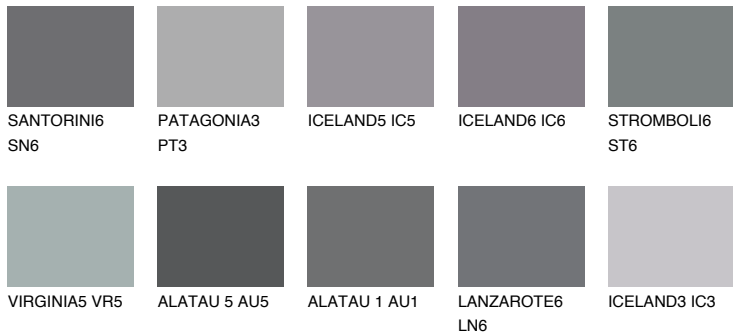

COLOUR DETAILS

ALATAU 4 AU4

10% TSR 9%

Matching colours

COLOURS

INTENSE

For more information on plasters and paints, go to www.ceresit.en

*The presented colours refer to plasters and paints offered by Ceresit. Due to the use of digital techniques, the presented colours might not represent the original ones, thus they cannot be considered as a reliable colour presentation. We recommend checking the authentic colour samples.