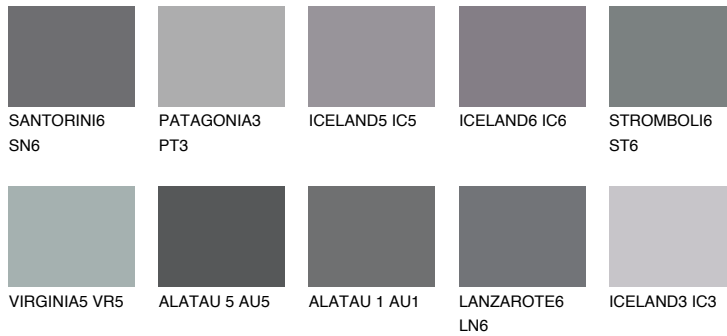

COLOUR DETAILS

ALATAU 4 AU4

10% TSR 9%

Matching colours

COLOURS

INTENSE

For more information on plasters and paints, go to www.ceresit.en

*The presented colours refer to plasters and paints offered by Ceresit. Due to the use of digital techniques, the presented colours might not represent the original ones, thus they cannot be considered as a reliable colour presentation. We recommend checking the authentic colour samples.