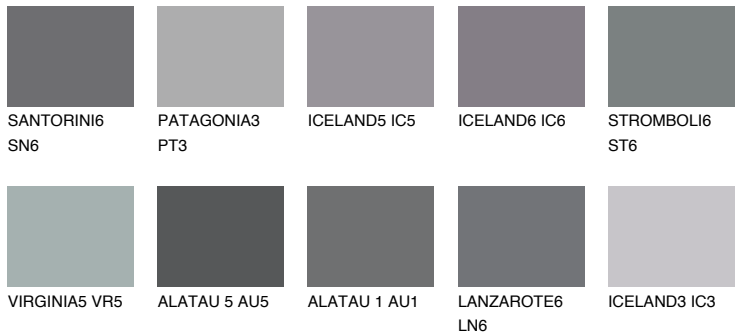

COLOUR DETAILS

ALATAU 4 AU4

10% TSR 9%

Matching colours

COLOURS

INTENSE

For more information on plasters and paints, go to www.ceresit.en

*The presented colours refer to plasters and paints offered by Ceresit. Due to the use of digital techniques, the presented colours might not represent the original ones, thus they cannot be considered as a reliable colour presentation. We recommend checking the authentic colour samples.