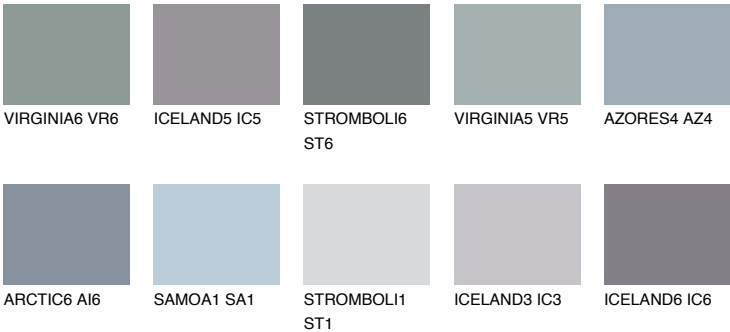

ALATAU 3 AU3

☀ 11% **TSR 10%**

Matching colours

COLOURS

INTENSE

For more information on plasters and paints, go to www.ceresit.en

*The presented colours refer to plasters and paints offered by Ceresit. Due to the use of digital techniques, the presented colours might not represent the original ones, thus they cannot be considered as a reliable colour presentation. We recommend checking the authentic colour samples.