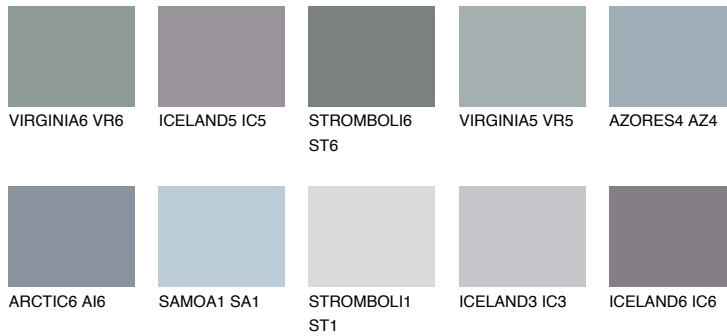

COLOUR DETAILS

ALATAU 3 AU3

☀ 11% **TSR 10%**

Matching colours

COLOURS

INTENSE

For more information on plasters and paints, go to www.ceresit.en

*The presented colours refer to plasters and paints offered by Ceresit. Due to the use of digital techniques, the presented colours might not represent the original ones, thus they cannot be considered as a reliable colour presentation. We recommend checking the authentic colour samples.