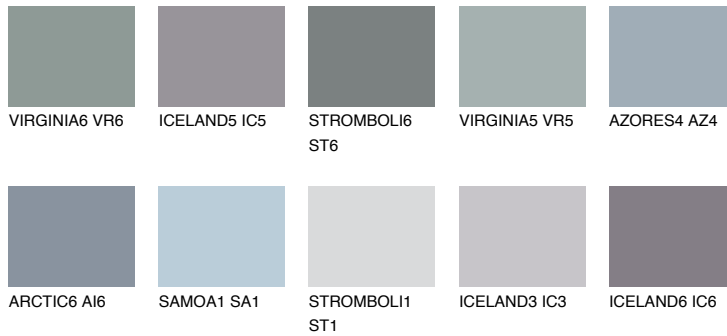

COLOUR DETAILS

ALATAU 3 AU3

11% TSR 10%

Matching colours

COLOURS

INTENSE

For more information on plasters and paints, go to www.ceresit.en

*The presented colours refer to plasters and paints offered by Ceresit. Due to the use of digital techniques, the presented colours might not represent the original ones, thus they cannot be considered as a reliable colour presentation. We recommend checking the authentic colour samples.