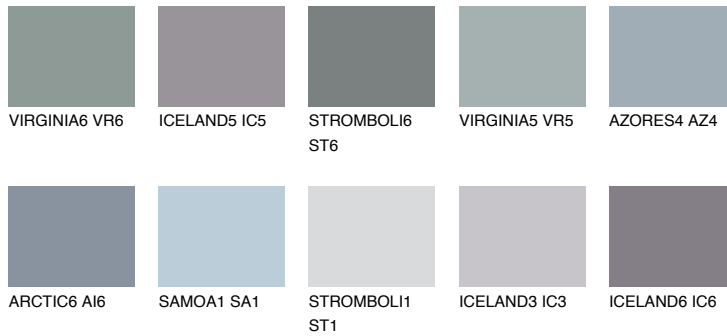

COLOUR DETAILS

ALATAU 3 AU3

☀ 11% **TSR** 10%

Matching colours

COLOURS

INTENSE

For more information on plasters and paints, go to www.ceresit.en

*The presented colours refer to plasters and paints offered by Ceresit. Due to the use of digital techniques, the presented colours might not represent the original ones, thus they cannot be considered as a reliable colour presentation. We recommend checking the authentic colour samples.