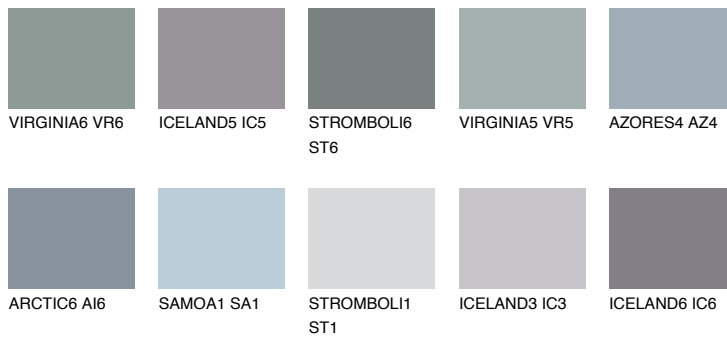

COLOUR DETAILS

ALATAU 3 AU3

☀ 11% **TSR 10%**

Matching colours

COLOURS

INTENSE

For more information on plasters and paints, go to www.ceresit.en

*The presented colours refer to plasters and paints offered by Ceresit. Due to the use of digital techniques, the presented colours might not represent the original ones, thus they cannot be considered as a reliable colour presentation. We recommend checking the authentic colour samples.