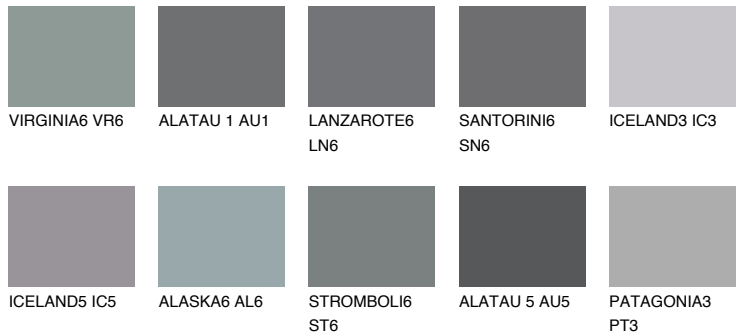

ALATAU 2 AU2

15% **TSR** 14%

Matching colours

COLOURS

INTENSE

For more information on plasters and paints, go to www.ceresit.en

*The presented colours refer to plasters and paints offered by Ceresit. Due to the use of digital techniques, the presented colours might not represent the original ones, thus they cannot be considered as a reliable colour presentation. We recommend checking the authentic colour samples.