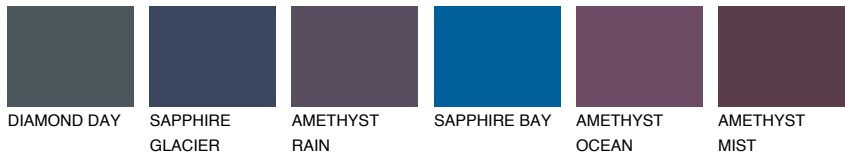

COLOUR DETAILS

ALATAU 2 AU2

15% TSR 14%

Matching colours

COLOURS

INTENSE

For more information on plasters and paints, go to www.ceresit.en

*The presented colours refer to plasters and paints offered by Ceresit. Due to the use of digital techniques, the presented colours might not represent the original ones, thus they cannot be considered as a reliable colour presentation. We recommend checking the authentic colour samples.