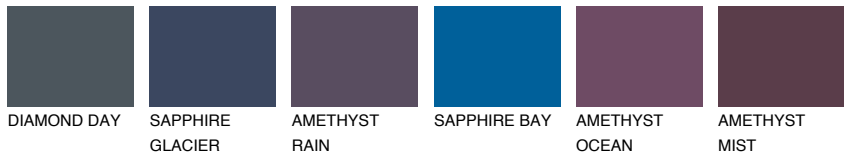

COLOUR DETAILS

ALATAU 2 AU2

15% TSR 14%

Matching colours

COLOURS

INTENSE

For more information on plasters and paints, go to www.ceresit.en

*The presented colours refer to plasters and paints offered by Ceresit. Due to the use of digital techniques, the presented colours might not represent the original ones, thus they cannot be considered as a reliable colour presentation. We recommend checking the authentic colour samples.