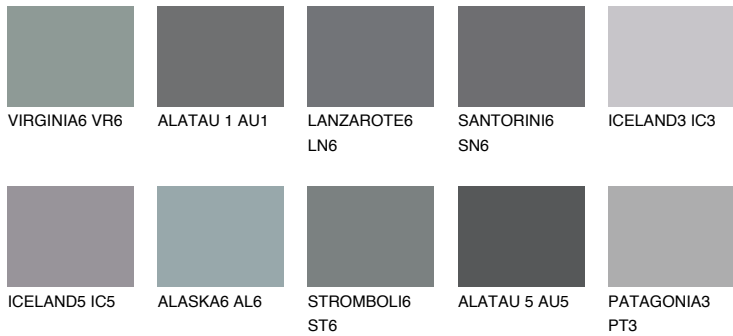

COLOUR DETAILS

ALATAU 2 AU2

15% TSR 14%

Matching colours

COLOURS

INTENSE

For more information on plasters and paints, go to www.ceresit.en

*The presented colours refer to plasters and paints offered by Ceresit. Due to the use of digital techniques, the presented colours might not represent the original ones, thus they cannot be considered as a reliable colour presentation. We recommend checking the authentic colour samples.