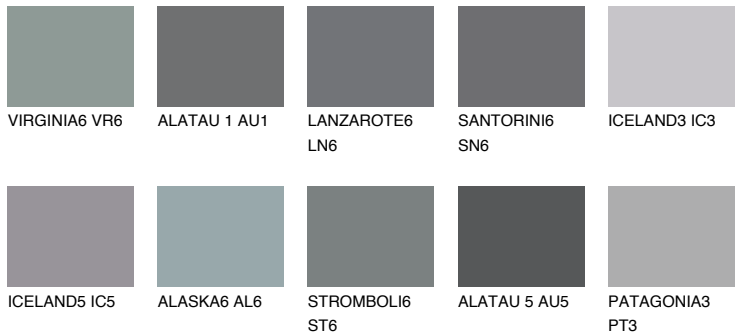

COLOUR DETAILS

ALATAU 2 AU2

15% TSR 14%

Matching colours

COLOURS

INTENSE

For more information on plasters and paints, go to www.ceresit.en

*The presented colours refer to plasters and paints offered by Ceresit. Due to the use of digital techniques, the presented colours might not represent the original ones, thus they cannot be considered as a reliable colour presentation. We recommend checking the authentic colour samples.