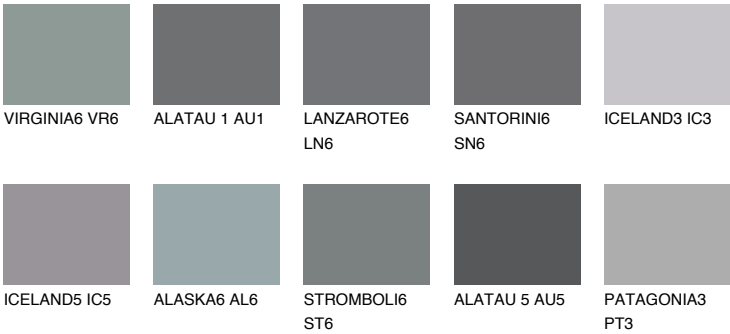

COLOUR DETAILS

ALATAU 2 AU2

15% TSR 14%

Matching colours

COLOURS

INTENSE

For more information on plasters and paints, go to www.ceresit.en

*The presented colours refer to plasters and paints offered by Ceresit. Due to the use of digital techniques, the presented colours might not represent the original ones, thus they cannot be considered as a reliable colour presentation. We recommend checking the authentic colour samples.