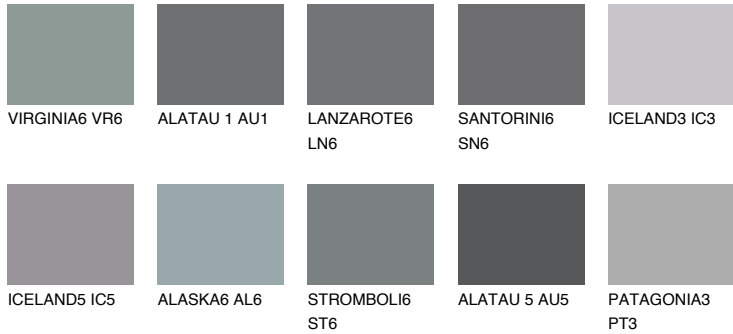

COLOUR DETAILS

ALATAU 2 AU2

15% TSR 14%

Matching colours

COLOURS

INTENSE

For more information on plasters and paints, go to www.ceresit.en

*The presented colours refer to plasters and paints offered by Ceresit. Due to the use of digital techniques, the presented colours might not represent the original ones, thus they cannot be considered as a reliable colour presentation. We recommend checking the authentic colour samples.