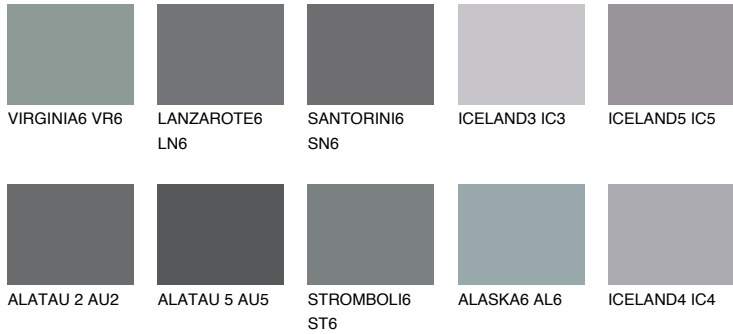

COLOUR DETAILS

ALATAU 1 AU1

16% TSR 13%

Matching colours

COLOURS

INTENSE

For more information on plasters and paints, go to www.ceresit.en

*The presented colours refer to plasters and paints offered by Ceresit. Due to the use of digital techniques, the presented colours might not represent the original ones, thus they cannot be considered as a reliable colour presentation. We recommend checking the authentic colour samples.