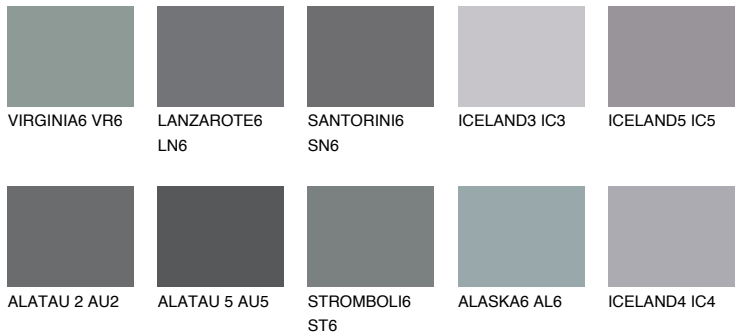

COLOUR DETAILS

ALATAU 1 AU1

16% TSR 13%

Matching colours

COLOURS

INTENSE

For more information on plasters and paints, go to www.ceresit.en

*The presented colours refer to plasters and paints offered by Ceresit. Due to the use of digital techniques, the presented colours might not represent the original ones, thus they cannot be considered as a reliable colour presentation. We recommend checking the authentic colour samples.