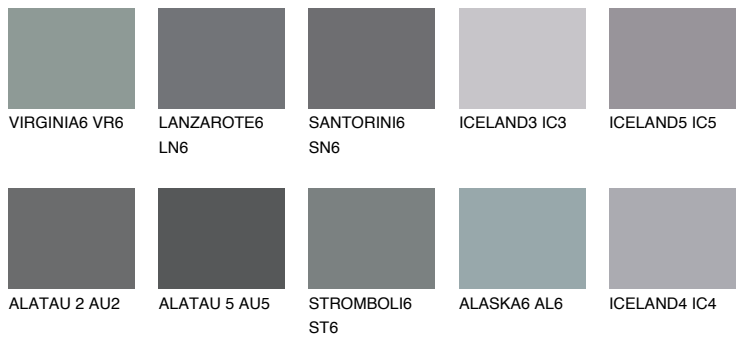

COLOUR DETAILS

ALATAU 1 AU1

16% TSR 13%

Matching colours

COLOURS

INTENSE

For more information on plasters and paints, go to www.ceresit.en

*The presented colours refer to plasters and paints offered by Ceresit. Due to the use of digital techniques, the presented colours might not represent the original ones, thus they cannot be considered as a reliable colour presentation. We recommend checking the authentic colour samples.