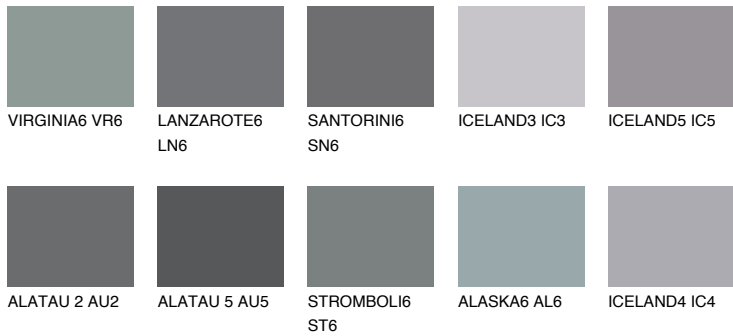

# COLOUR DETAILS

## ALATAU 1 AU1

16% TSR 13%

### Matching colours

#### COLOURS