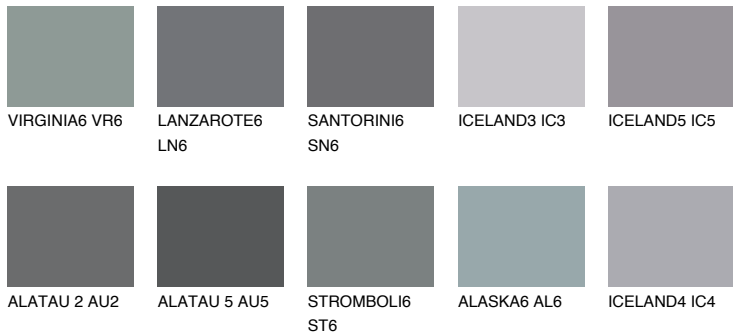

COLOUR DETAILS

ALATAU 1 AU1

16% TSR 13%

Matching colours

COLOURS

INTENSE

For more information on plasters and paints, go to www.ceresit.en

*The presented colours refer to plasters and paints offered by Ceresit. Due to the use of digital techniques, the presented colours might not represent the original ones, thus they cannot be considered as a reliable colour presentation. We recommend checking the authentic colour samples.