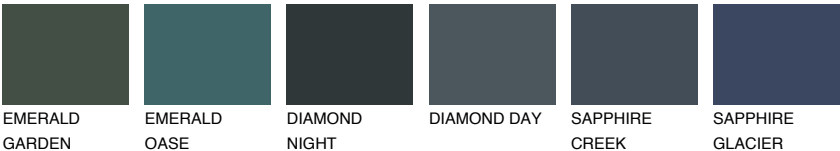

ROCKY 6 RC6

☀ 24% **TSR** 21%

Matching colours

COLOURS

INTENSE

For more information on plasters and paints, go to www.ceresit.en

*The presented colours refer to plasters and paints offered by Ceresit. Due to the use of digital techniques, the presented colours might not represent the original ones, thus they cannot be considered as a reliable colour presentation. We recommend checking the authentic colour samples.