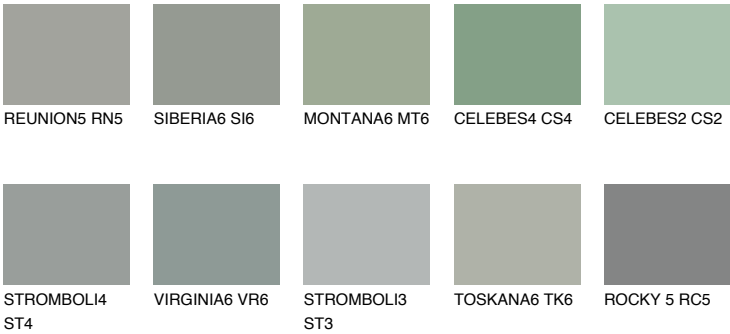

ROCKY 6 RC6

☀ 24% **TSR** 21%

Matching colours

COLOURS

INTENSE

For more information on plasters and paints, go to www.ceresit.en

*The presented colours refer to plasters and paints offered by Ceresit. Due to the use of digital techniques, the presented colours might not represent the original ones, thus they cannot be considered as a reliable colour presentation. We recommend checking the authentic colour samples.