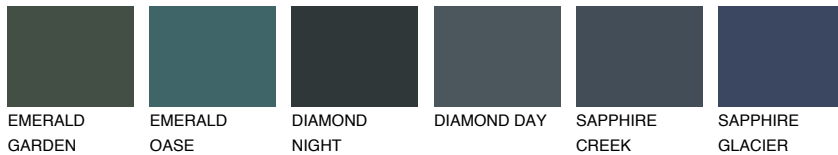

# COLOUR DETAILS

## ROCKY 6 RC6

24% **TSR** 21%

### Matching colours

#### COLOURS