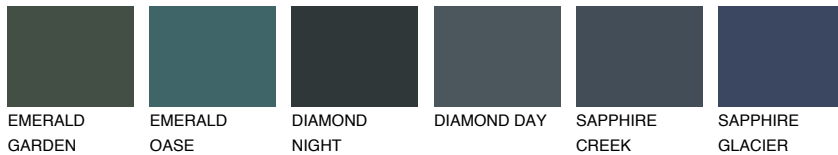

COLOUR DETAILS

ROCKY 6 RC6

24% **TSR** 21%

Matching colours

COLOURS

INTENSE

For more information on plasters and paints, go to www.ceresit.en

*The presented colours refer to plasters and paints offered by Ceresit. Due to the use of digital techniques, the presented colours might not represent the original ones, thus they cannot be considered as a reliable colour presentation. We recommend checking the authentic colour samples.