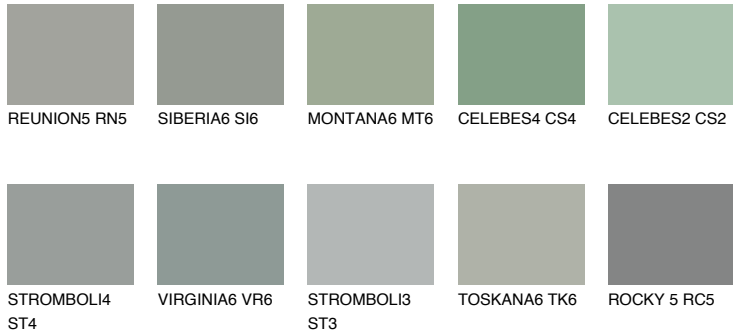

COLOUR DETAILS

ROCKY 6 RC6

24% **TSR** 21%

Matching colours

COLOURS

INTENSE

For more information on plasters and paints, go to www.ceresit.en

*The presented colours refer to plasters and paints offered by Ceresit. Due to the use of digital techniques, the presented colours might not represent the original ones, thus they cannot be considered as a reliable colour presentation. We recommend checking the authentic colour samples.