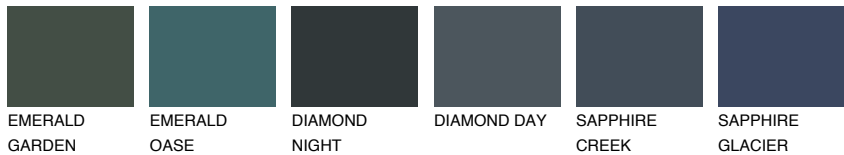

COLOUR DETAILS

ROCKY 6 RC6

24% **TSR** 21%

Matching colours

COLOURS

INTENSE

For more information on plasters and paints, go to www.ceresit.en

*The presented colours refer to plasters and paints offered by Ceresit. Due to the use of digital techniques, the presented colours might not represent the original ones, thus they cannot be considered as a reliable colour presentation. We recommend checking the authentic colour samples.