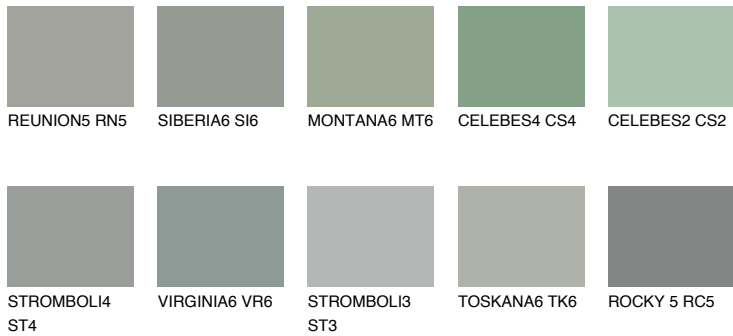

# COLOUR DETAILS

## ROCKY 6 RC6

24% **TSR** 21%

### Matching colours

#### COLOURS