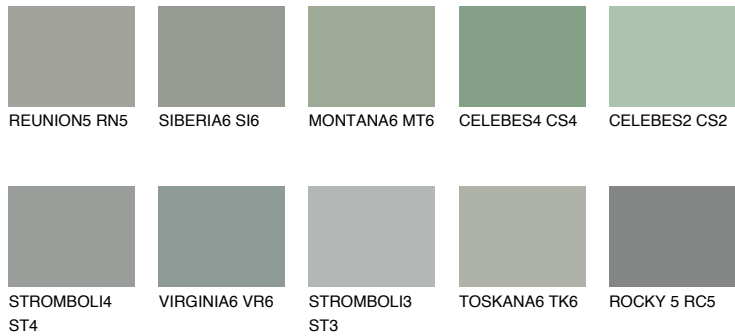

COLOUR DETAILS

ROCKY 6 RC6

24% **TSR** 21%

Matching colours

COLOURS

INTENSE

For more information on plasters and paints, go to www.ceresit.en

*The presented colours refer to plasters and paints offered by Ceresit. Due to the use of digital techniques, the presented colours might not represent the original ones, thus they cannot be considered as a reliable colour presentation. We recommend checking the authentic colour samples.