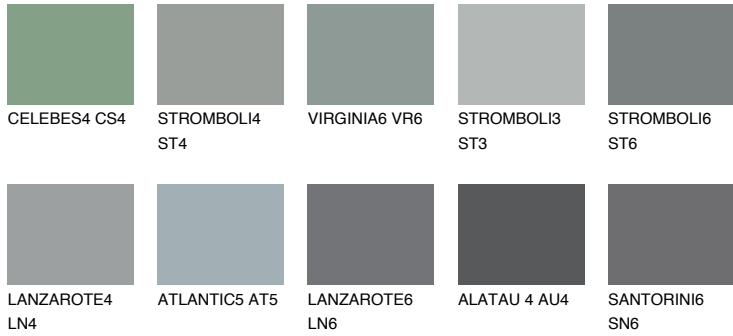

COLOUR DETAILS

ROCKY 5 RC5

☀️ 23% **TSR 20%**

Matching colours

COLOURS

INTENSE

For more information on plasters and paints, go to www.ceresit.en

*The presented colours refer to plasters and paints offered by Ceresit. Due to the use of digital techniques, the presented colours might not represent the original ones, thus they cannot be considered as a reliable colour presentation. We recommend checking the authentic colour samples.