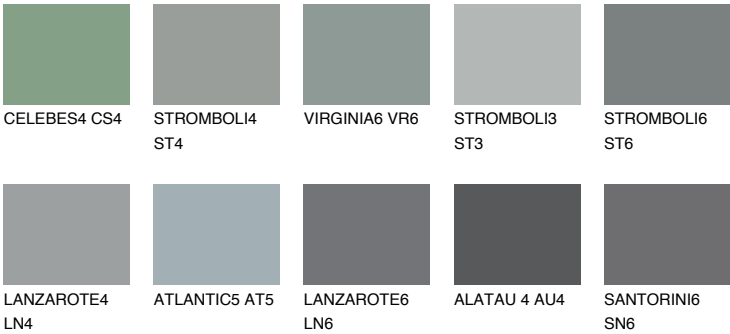

ROCKY 5 RC5

☀️ 23% **TSR 20%**

Matching colours

COLOURS

INTENSE

For more information on plasters and paints, go to www.ceresit.en

*The presented colours refer to plasters and paints offered by Ceresit. Due to the use of digital techniques, the presented colours might not represent the original ones, thus they cannot be considered as a reliable colour presentation. We recommend checking the authentic colour samples.