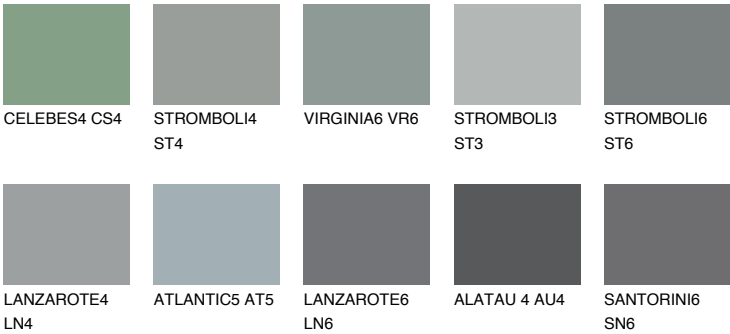

ROCKY 5 RC5

☀️ 23% **TSR** 20%

Matching colours

COLOURS

INTENSE

For more information on plasters and paints, go to www.ceresit.en

*The presented colours refer to plasters and paints offered by Ceresit. Due to the use of digital techniques, the presented colours might not represent the original ones, thus they cannot be considered as a reliable colour presentation. We recommend checking the authentic colour samples.