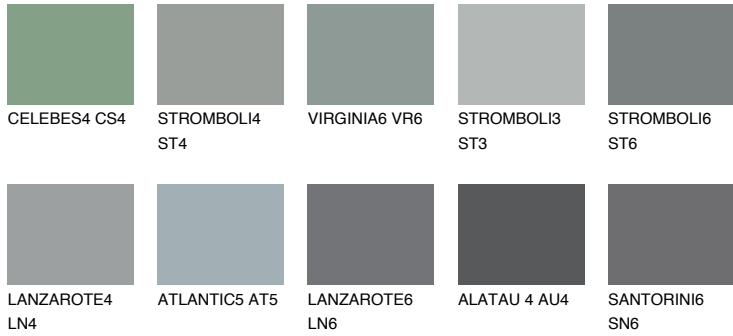

COLOUR DETAILS

ROCKY 5 RC5

23% TSR 20%

Matching colours

COLOURS

INTENSE

For more information on plasters and paints, go to www.ceresit.en

*The presented colours refer to plasters and paints offered by Ceresit. Due to the use of digital techniques, the presented colours might not represent the original ones, thus they cannot be considered as a reliable colour presentation. We recommend checking the authentic colour samples.