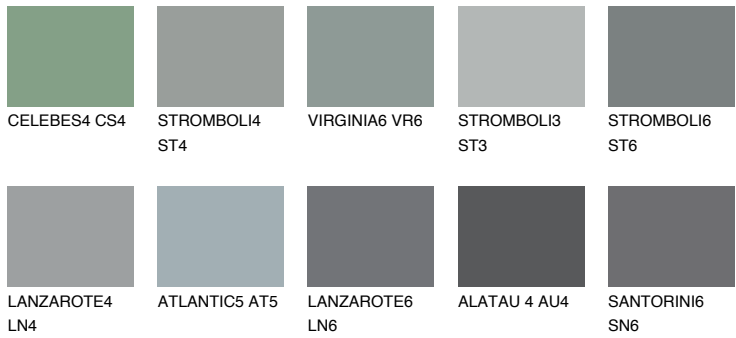

COLOUR DETAILS

ROCKY 5 RC5

☀ 23% **TSR 20%**

Matching colours

COLOURS

INTENSE

For more information on plasters and paints, go to www.ceresit.en

*The presented colours refer to plasters and paints offered by Ceresit. Due to the use of digital techniques, the presented colours might not represent the original ones, thus they cannot be considered as a reliable colour presentation. We recommend checking the authentic colour samples.