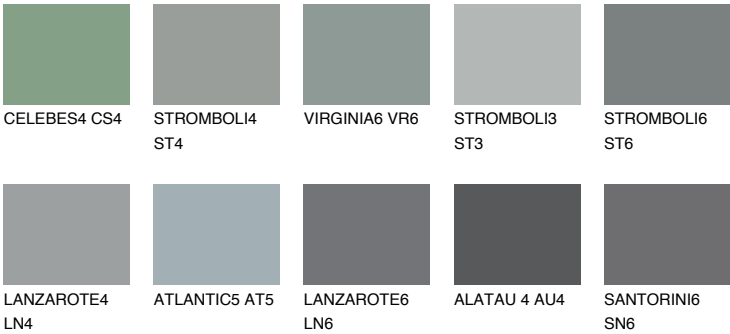

## ROCKY 5 RC5

23% **TSR** 20%

### Matching colours

#### COLOURS

#### INTENSE

For more information on plasters and paints, go to [www.ceresit.en](http://www.ceresit.en)

\*The presented colours refer to plasters and paints offered by Ceresit. Due to the use of digital techniques, the presented colours might not represent the original ones, thus they cannot be considered as a reliable colour presentation. We recommend checking the authentic colour samples.