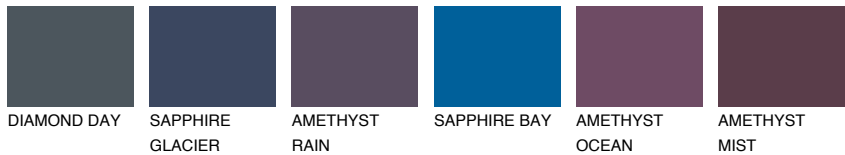

COLOUR DETAILS

ROCKY 5 RC5

☀ 23% **TSR 20%**

Matching colours

COLOURS

INTENSE

For more information on plasters and paints, go to www.ceresit.en

*The presented colours refer to plasters and paints offered by Ceresit. Due to the use of digital techniques, the presented colours might not represent the original ones, thus they cannot be considered as a reliable colour presentation. We recommend checking the authentic colour samples.