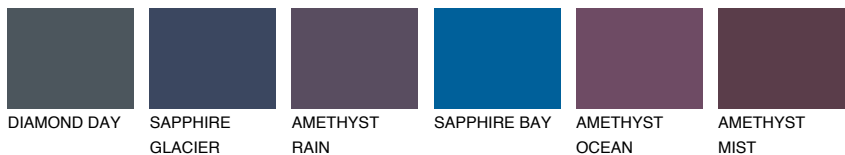

COLOUR DETAILS

ROCKY 5 RC5

☀️ 23% **TSR 20%**

Matching colours

COLOURS

INTENSE

For more information on plasters and paints, go to www.ceresit.en

*The presented colours refer to plasters and paints offered by Ceresit. Due to the use of digital techniques, the presented colours might not represent the original ones, thus they cannot be considered as a reliable colour presentation. We recommend checking the authentic colour samples.