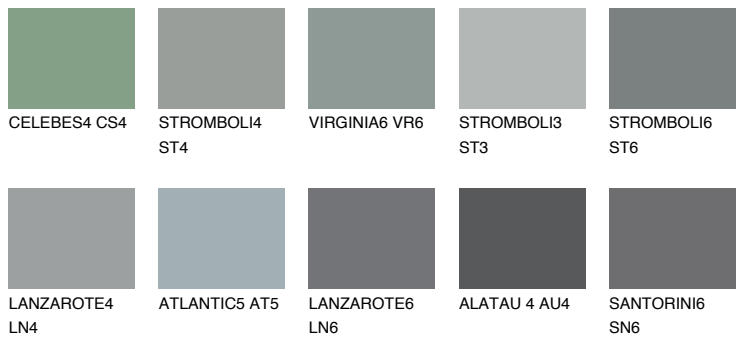

COLOUR DETAILS

ROCKY 5 RC5

☀️ 23% **TSR 20%**

Matching colours

COLOURS

INTENSE

For more information on plasters and paints, go to www.ceresit.en

*The presented colours refer to plasters and paints offered by Ceresit. Due to the use of digital techniques, the presented colours might not represent the original ones, thus they cannot be considered as a reliable colour presentation. We recommend checking the authentic colour samples.