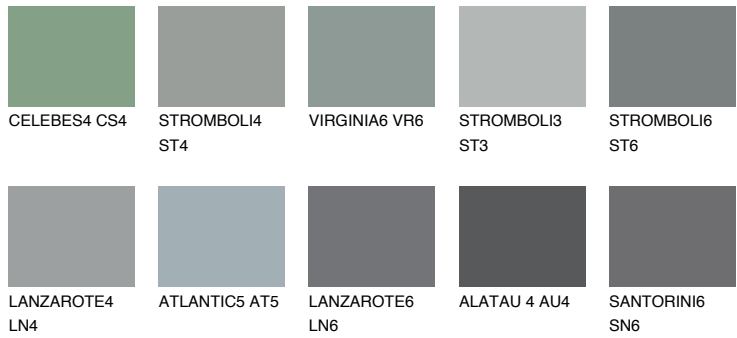

COLOUR DETAILS

ROCKY 5 RC5

☀️ 23% **TSR 20%**

Matching colours

COLOURS

INTENSE

For more information on plasters and paints, go to www.ceresit.en

*The presented colours refer to plasters and paints offered by Ceresit. Due to the use of digital techniques, the presented colours might not represent the original ones, thus they cannot be considered as a reliable colour presentation. We recommend checking the authentic colour samples.