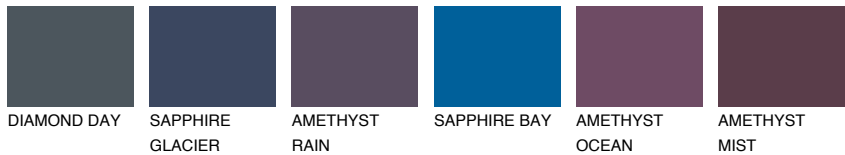

COLOUR DETAILS

ROCKY 5 RC5

☀️ 23% **TSR 20%**

Matching colours

COLOURS

INTENSE

For more information on plasters and paints, go to www.ceresit.en

*The presented colours refer to plasters and paints offered by Ceresit. Due to the use of digital techniques, the presented colours might not represent the original ones, thus they cannot be considered as a reliable colour presentation. We recommend checking the authentic colour samples.