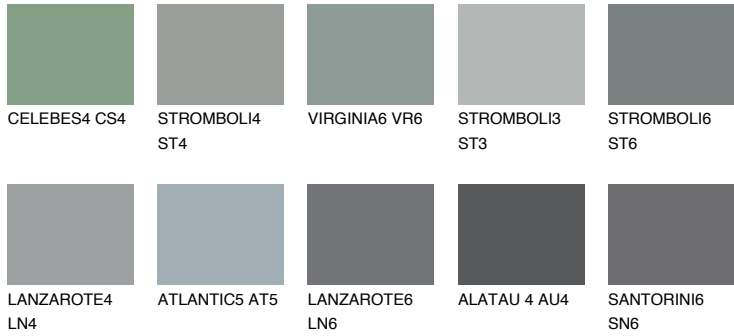

COLOUR DETAILS

ROCKY 5 RC5

☀️ 23% **TSR 20%**

Matching colours

COLOURS

INTENSE

For more information on plasters and paints, go to www.ceresit.en

*The presented colours refer to plasters and paints offered by Ceresit. Due to the use of digital techniques, the presented colours might not represent the original ones, thus they cannot be considered as a reliable colour presentation. We recommend checking the authentic colour samples.