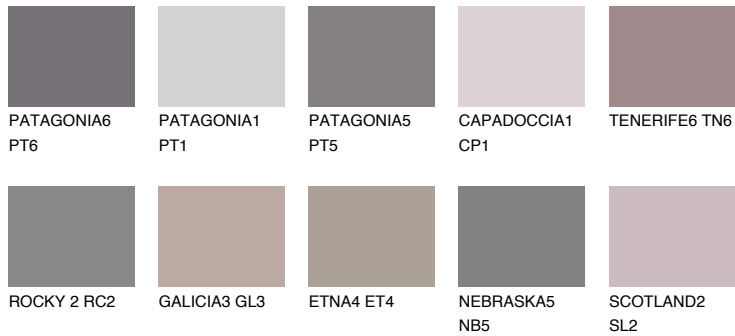

COLOUR DETAILS

ROCKY 4 RC4

☀ 22% **TSR** 19%

Matching colours

COLOURS

INTENSE

For more information on plasters and paints, go to www.ceresit.en

*The presented colours refer to plasters and paints offered by Ceresit. Due to the use of digital techniques, the presented colours might not represent the original ones, thus they cannot be considered as a reliable colour presentation. We recommend checking the authentic colour samples.