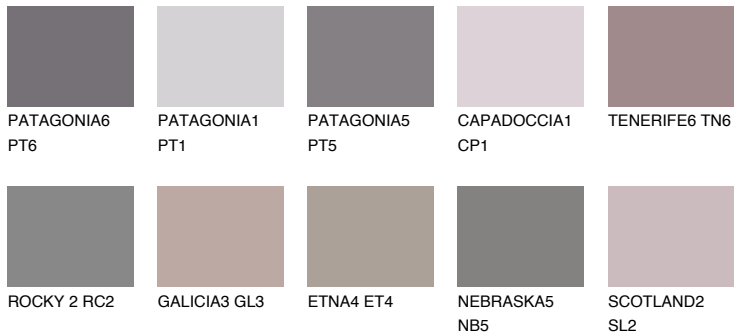

COLOUR DETAILS

ROCKY 4 RC4

☀ 22% **TSR** 19%

Matching colours

COLOURS

INTENSE

For more information on plasters and paints, go to www.ceresit.en

*The presented colours refer to plasters and paints offered by Ceresit. Due to the use of digital techniques, the presented colours might not represent the original ones, thus they cannot be considered as a reliable colour presentation. We recommend checking the authentic colour samples.