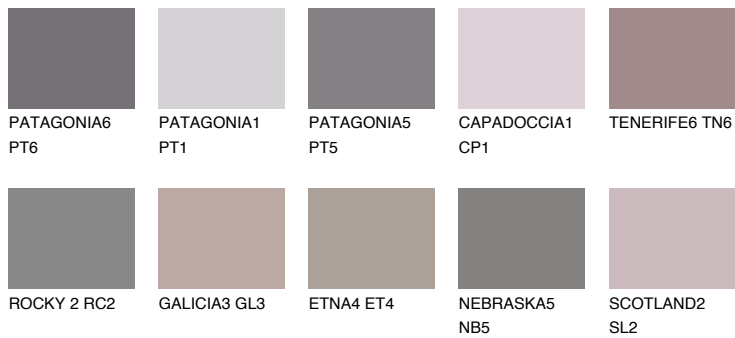

COLOUR DETAILS

ROCKY 4 RC4

☀ 22% **TSR** 19%

Matching colours

COLOURS

INTENSE

For more information on plasters and paints, go to www.ceresit.en

*The presented colours refer to plasters and paints offered by Ceresit. Due to the use of digital techniques, the presented colours might not represent the original ones, thus they cannot be considered as a reliable colour presentation. We recommend checking the authentic colour samples.