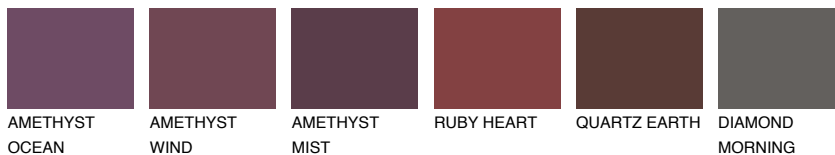

COLOUR DETAILS

ROCKY 4 RC4

☀ 22% **TSR** 19%

Matching colours

COLOURS

INTENSE

For more information on plasters and paints, go to www.ceresit.en

*The presented colours refer to plasters and paints offered by Ceresit. Due to the use of digital techniques, the presented colours might not represent the original ones, thus they cannot be considered as a reliable colour presentation. We recommend checking the authentic colour samples.