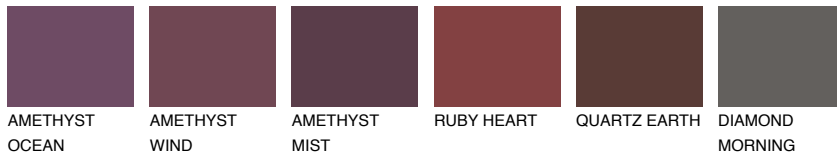

COLOUR DETAILS

ROCKY 4 RC4

☀ 22% **TSR** 19%

Matching colours

COLOURS

INTENSE

For more information on plasters and paints, go to
www.ceresit.en

*The presented colours refer to plasters and paints offered by Ceresit. Due to the use of digital techniques, the presented colours might not represent the original ones, thus they cannot be considered as a reliable colour presentation. We recommend checking the authentic colour samples.