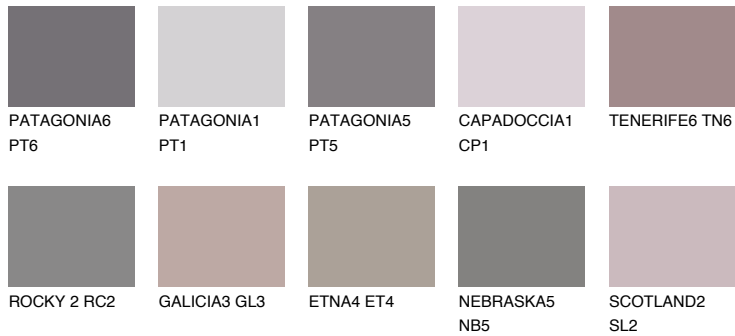

COLOUR DETAILS

ROCKY 4 RC4

☀ 22% **TSR** 19%

Matching colours

COLOURS

INTENSE

For more information on plasters and paints, go to
www.ceresit.en

*The presented colours refer to plasters and paints offered by Ceresit. Due to the use of digital techniques, the presented colours might not represent the original ones, thus they cannot be considered as a reliable colour presentation. We recommend checking the authentic colour samples.