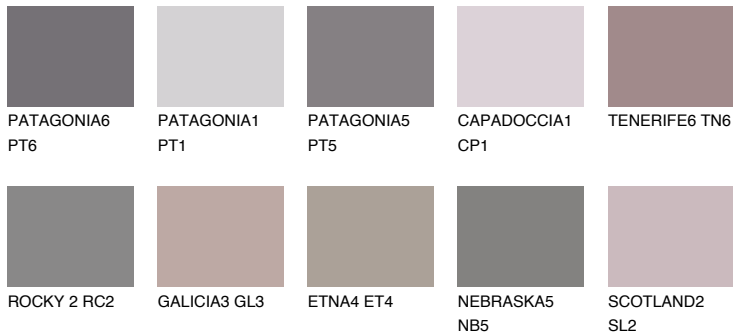

COLOUR DETAILS

ROCKY 4 RC4

☀ 22% **TSR** 19%

Matching colours

COLOURS

INTENSE

For more information on plasters and paints, go to www.ceresit.en

*The presented colours refer to plasters and paints offered by Ceresit. Due to the use of digital techniques, the presented colours might not represent the original ones, thus they cannot be considered as a reliable colour presentation. We recommend checking the authentic colour samples.