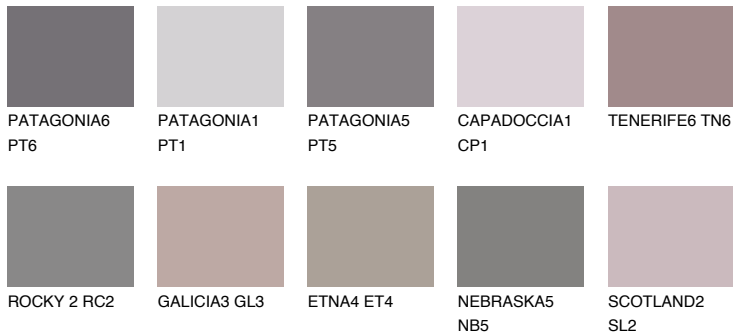

COLOUR DETAILS

ROCKY 4 RC4

☀ 22% **TSR** 19%

Matching colours

COLOURS

INTENSE

For more information on plasters and paints, go to
www.ceresit.en

*The presented colours refer to plasters and paints offered by Ceresit. Due to the use of digital techniques, the presented colours might not represent the original ones, thus they cannot be considered as a reliable colour presentation. We recommend checking the authentic colour samples.