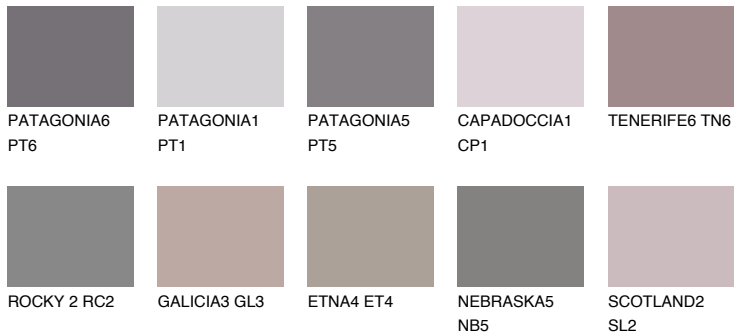

COLOUR DETAILS

ROCKY 4 RC4

☀ 22% **TSR** 19%

Matching colours

COLOURS

INTENSE

For more information on plasters and paints, go to
www.ceresit.en

*The presented colours refer to plasters and paints offered by Ceresit. Due to the use of digital techniques, the presented colours might not represent the original ones, thus they cannot be considered as a reliable colour presentation. We recommend checking the authentic colour samples.