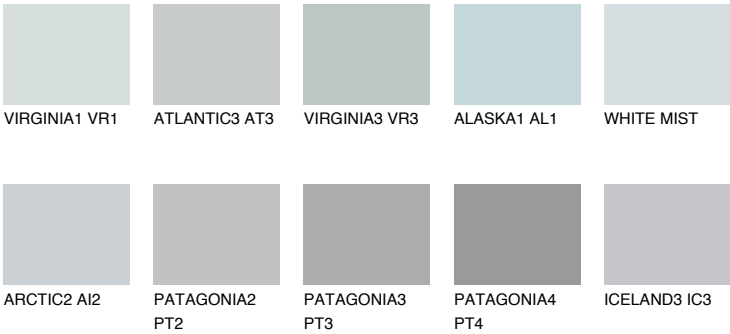

## AZORES1 AZ1

65% **TSR** 65%

### Matching colours

#### COLOURS

#### INTENSE

For more information on plasters and paints, go to [www.ceresit.en](http://www.ceresit.en)

\*The presented colours refer to plasters and paints offered by Ceresit. Due to the use of digital techniques, the presented colours might not represent the original ones, thus they cannot be considered as a reliable colour presentation. We recommend checking the authentic colour samples.