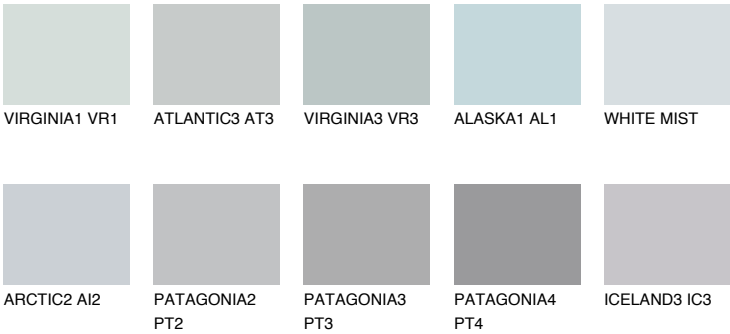

## AZORES1 AZ1

65% TSR 65%

### Matching colours

#### COLOURS

#### INTENSE

For more information on plasters and paints, go to [www.ceresit.en](http://www.ceresit.en)

\*The presented colours refer to plasters and paints offered by Ceresit. Due to the use of digital techniques, the presented colours might not represent the original ones, thus they cannot be considered as a reliable colour presentation. We recommend checking the authentic colour samples.