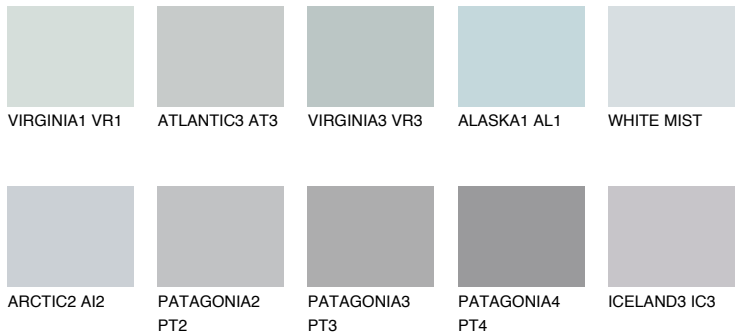

# COLOUR DETAILS

## AZORES1 AZ1

65% TSR 65%

### Matching colours

#### COLOURS