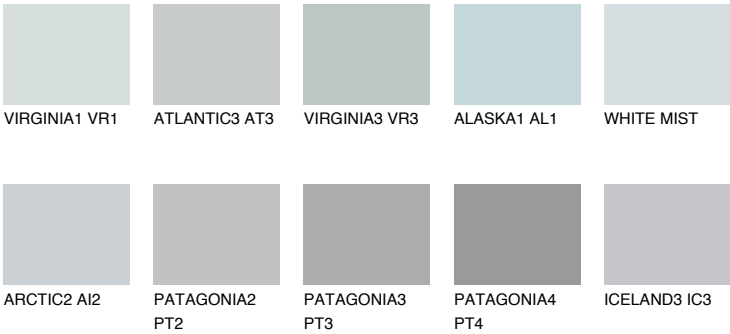

AZORES1 AZ1

65% TSR 65%

Matching colours

COLOURS

INTENSE

For more information on plasters and paints, go to www.ceresit.en

*The presented colours refer to plasters and paints offered by Ceresit. Due to the use of digital techniques, the presented colours might not represent the original ones, thus they cannot be considered as a reliable colour presentation. We recommend checking the authentic colour samples.