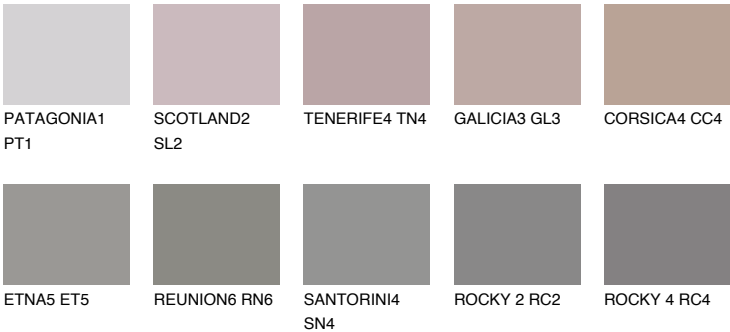

## ROCKY 3 RC3

22% **TSR** 21%

### Matching colours

#### COLOURS

#### INTENSE

For more information on plasters and paints, go to [www.ceresit.en](http://www.ceresit.en)

\*The presented colours refer to plasters and paints offered by Ceresit. Due to the use of digital techniques, the presented colours might not represent the original ones, thus they cannot be considered as a reliable colour presentation. We recommend checking the authentic colour samples.