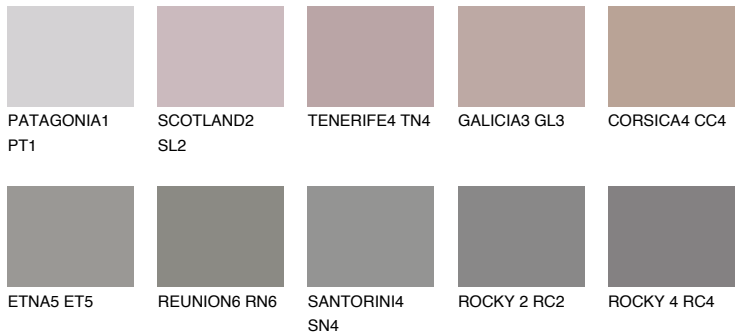

COLOUR DETAILS

ROCKY 3 RC3

22% **TSR** 21%

Matching colours

COLOURS

INTENSE

For more information on plasters and paints, go to www.ceresit.en

*The presented colours refer to plasters and paints offered by Ceresit. Due to the use of digital techniques, the presented colours might not represent the original ones, thus they cannot be considered as a reliable colour presentation. We recommend checking the authentic colour samples.