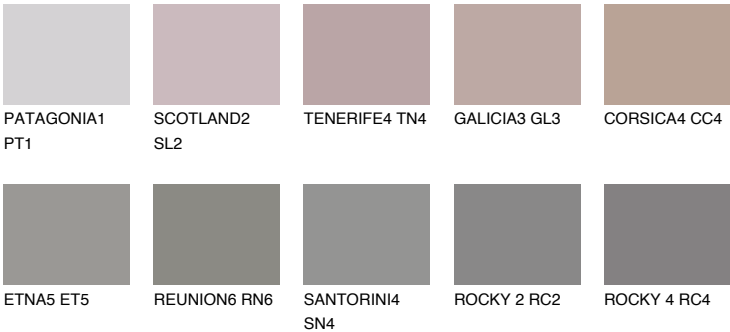

ROCKY 3 RC3

22% **TSR** 21%

Matching colours

COLOURS

INTENSE

For more information on plasters and paints, go to www.ceresit.en

*The presented colours refer to plasters and paints offered by Ceresit. Due to the use of digital techniques, the presented colours might not represent the original ones, thus they cannot be considered as a reliable colour presentation. We recommend checking the authentic colour samples.