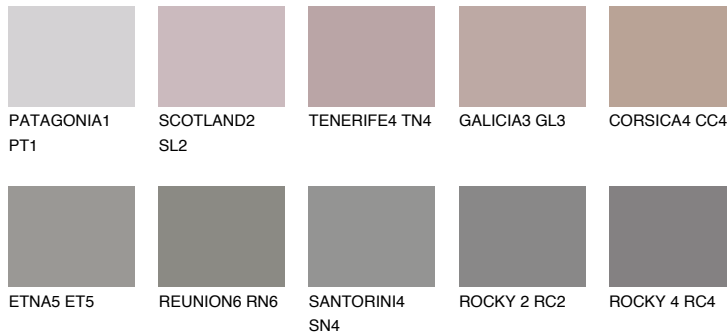

# COLOUR DETAILS

## ROCKY 3 RC3

22% **TSR** 21%

### Matching colours

#### COLOURS