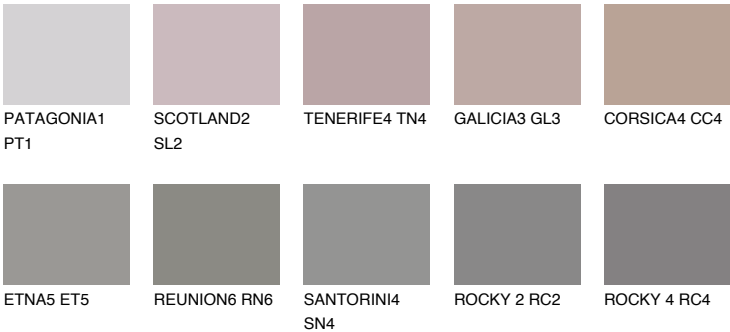

## ROCKY 3 RC3

☀️ 22%    **TSR** 21%

### Matching colours

#### COLOURS

#### INTENSE

For more information on plasters and paints, go to [www.ceresit.en](http://www.ceresit.en)

\*The presented colours refer to plasters and paints offered by Ceresit. Due to the use of digital techniques, the presented colours might not represent the original ones, thus they cannot be considered as a reliable colour presentation. We recommend checking the authentic colour samples.