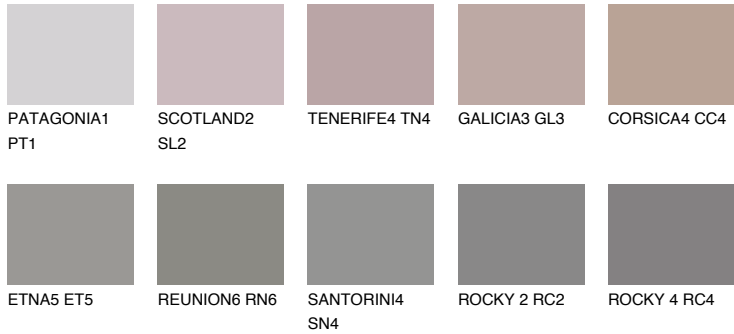

COLOUR DETAILS

ROCKY 3 RC3

22% **TSR** 21%

Matching colours

COLOURS

INTENSE

For more information on plasters and paints, go to www.ceresit.en

*The presented colours refer to plasters and paints offered by Ceresit. Due to the use of digital techniques, the presented colours might not represent the original ones, thus they cannot be considered as a reliable colour presentation. We recommend checking the authentic colour samples.