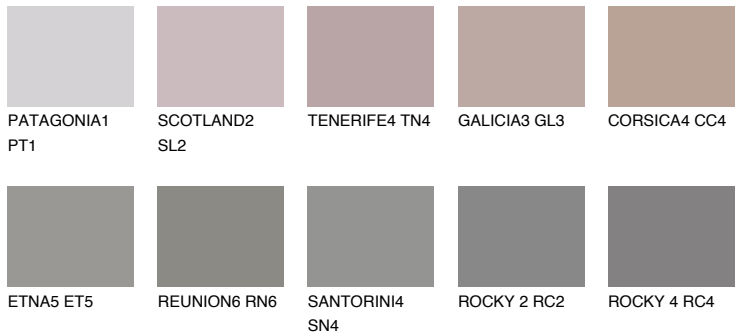

COLOUR DETAILS

ROCKY 3 RC3

22% TSR 21%

Matching colours

COLOURS

INTENSE

For more information on plasters and paints, go to www.ceresit.en

*The presented colours refer to plasters and paints offered by Ceresit. Due to the use of digital techniques, the presented colours might not represent the original ones, thus they cannot be considered as a reliable colour presentation. We recommend checking the authentic colour samples.