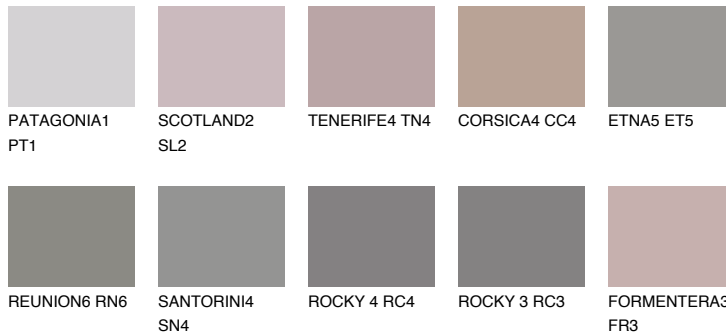

COLOUR DETAILS

ROCKY 2 RC2

☀ 25% **TSR** 22%

Matching colours

COLOURS

INTENSE

For more information on plasters and paints, go to www.ceresit.en

*The presented colours refer to plasters and paints offered by Ceresit. Due to the use of digital techniques, the presented colours might not represent the original ones, thus they cannot be considered as a reliable colour presentation. We recommend checking the authentic colour samples.