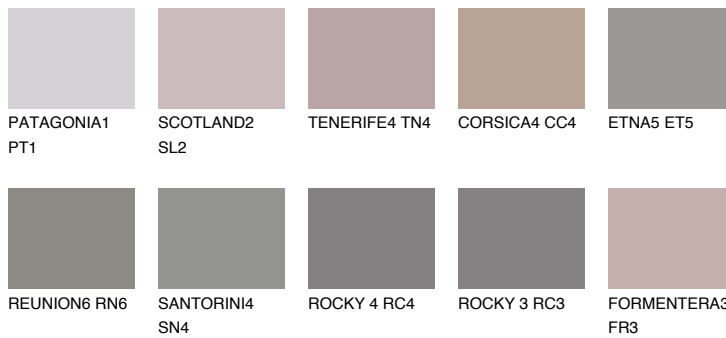

COLOUR DETAILS

ROCKY 2 RC2

☀️ 25% **TSR** 22%

Matching colours

COLOURS

INTENSE

For more information on plasters and paints, go to www.ceresit.en

*The presented colours refer to plasters and paints offered by Ceresit. Due to the use of digital techniques, the presented colours might not represent the original ones, thus they cannot be considered as a reliable colour presentation. We recommend checking the authentic colour samples.