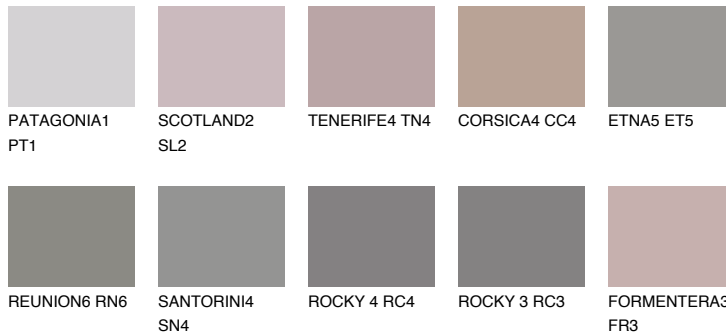

COLOUR DETAILS

ROCKY 2 RC2

☀️ 25% **TSR 22%**

Matching colours

COLOURS

INTENSE

For more information on plasters and paints, go to
www.ceresit.en

*The presented colours refer to plasters and paints offered by Ceresit. Due to the use of digital techniques, the presented colours might not represent the original ones, thus they cannot be considered as a reliable colour presentation. We recommend checking the authentic colour samples.