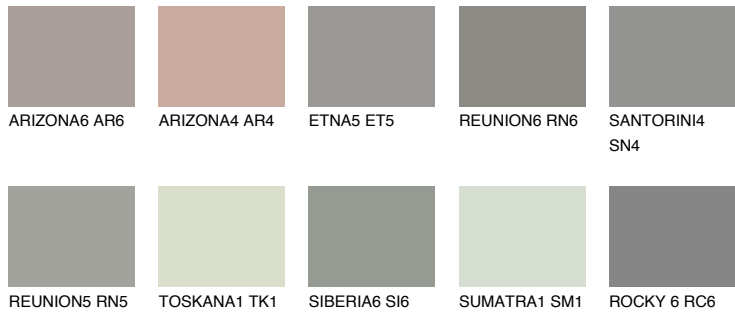

COLOUR DETAILS

ROCKY 1 RC1

36% TSR 33%

Matching colours

COLOURS

INTENSE

For more information on plasters and paints, go to www.ceresit.en

*The presented colours refer to plasters and paints offered by Ceresit. Due to the use of digital techniques, the presented colours might not represent the original ones, thus they cannot be considered as a reliable colour presentation. We recommend checking the authentic colour samples.