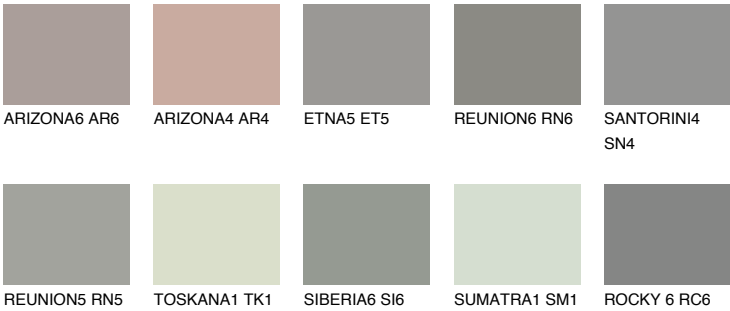

# COLOUR DETAILS

### Matching colours

#### COLOURS

#### INTENSE

For more information on plasters and paints, go to [www.ceresit.en](http://www.ceresit.en)

\*The presented colours refer to plasters and paints offered by Ceresit. Due to the use of digital techniques, the presented colours might not represent the original ones, thus they cannot be considered as a reliable colour presentation. We recommend checking the authentic colour samples.