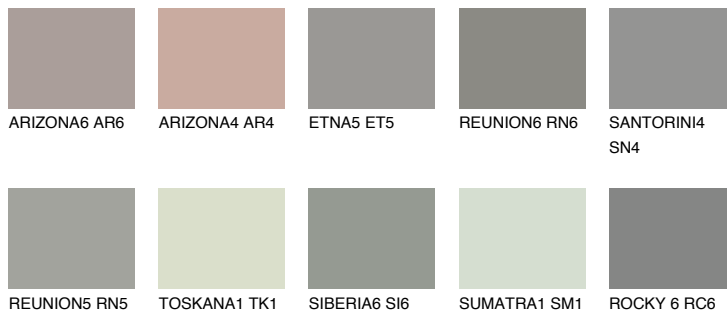

ROCKY 1 RC1

36% **TSR** 33%

Matching colours

COLOURS

INTENSE

For more information on plasters and paints, go to www.ceresit.en

*The presented colours refer to plasters and paints offered by Ceresit. Due to the use of digital techniques, the presented colours might not represent the original ones, thus they cannot be considered as a reliable colour presentation. We recommend checking the authentic colour samples.