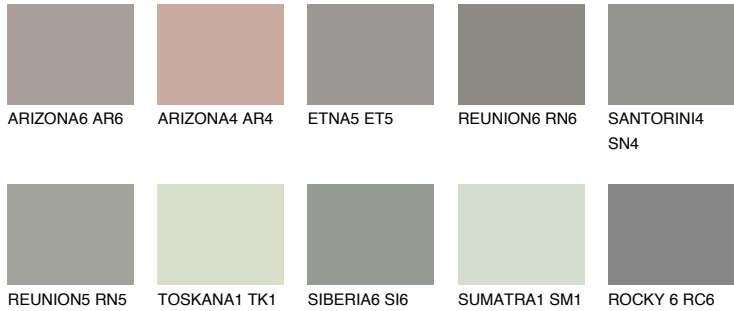

COLOUR DETAILS

ROCKY 1 RC1

36% **TSR** 33%

Matching colours

COLOURS

INTENSE

For more information on plasters and paints, go to www.ceresit.en

*The presented colours refer to plasters and paints offered by Ceresit. Due to the use of digital techniques, the presented colours might not represent the original ones, thus they cannot be considered as a reliable colour presentation. We recommend checking the authentic colour samples.