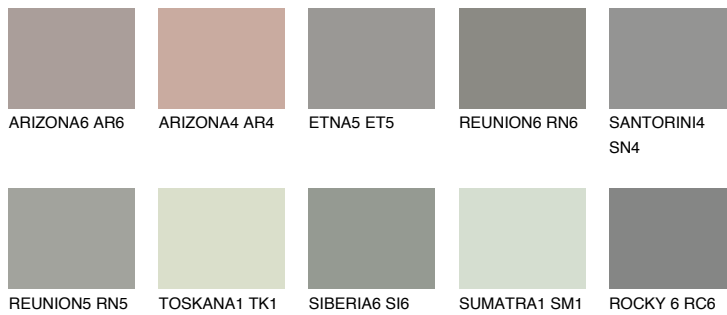

# COLOUR DETAILS

### Matching colours

#### COLOURS

#### INTENSE

For more information on plasters and paints, go to [www.ceresit.en](http://www.ceresit.en)

\*The presented colours refer to plasters and paints offered by Ceresit. Due to the use of digital techniques, the presented colours might not represent the original ones, thus they cannot be considered as a reliable colour presentation. We recommend checking the authentic colour samples.