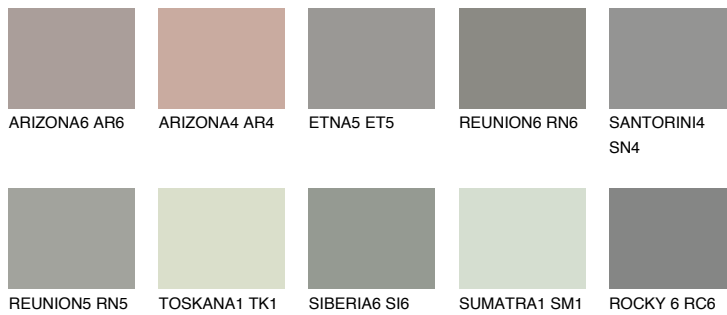

COLOUR DETAILS

ROCKY 1 RC1

36% **TSR** 33%

Matching colours

COLOURS

INTENSE

For more information on plasters and paints, go to www.ceresit.en

*The presented colours refer to plasters and paints offered by Ceresit. Due to the use of digital techniques, the presented colours might not represent the original ones, thus they cannot be considered as a reliable colour presentation. We recommend checking the authentic colour samples.