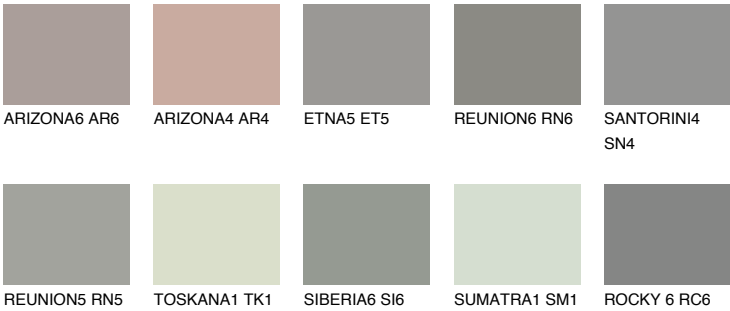

COLOUR DETAILS

ROCKY 1 RC1

36% **TSR** 33%

Matching colours

COLOURS

INTENSE

For more information on plasters and paints, go to www.ceresit.en

*The presented colours refer to plasters and paints offered by Ceresit. Due to the use of digital techniques, the presented colours might not represent the original ones, thus they cannot be considered as a reliable colour presentation. We recommend checking the authentic colour samples.