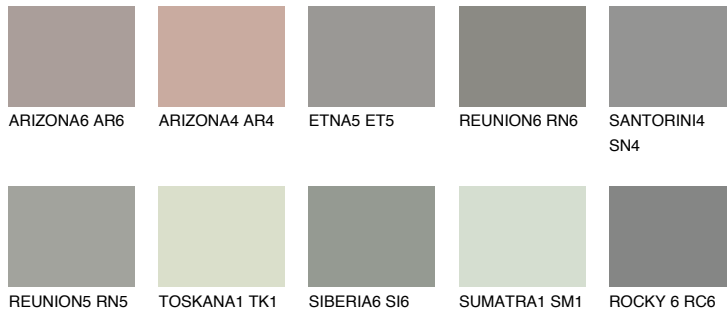

COLOUR DETAILS

ROCKY 1 RC1

36% **TSR** 33%

Matching colours

COLOURS

INTENSE

For more information on plasters and paints, go to www.ceresit.en

*The presented colours refer to plasters and paints offered by Ceresit. Due to the use of digital techniques, the presented colours might not represent the original ones, thus they cannot be considered as a reliable colour presentation. We recommend checking the authentic colour samples.