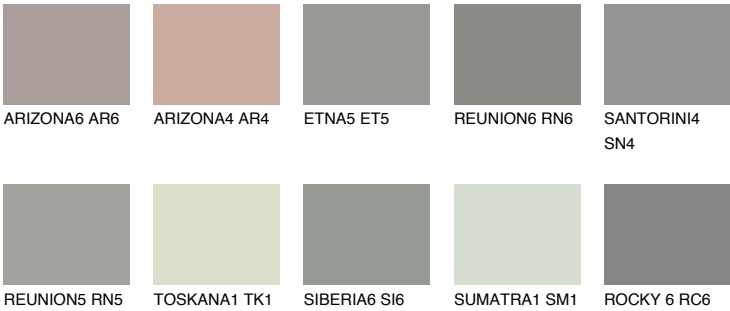

ROCKY 1 RC1

36% **TSR** 33%

Matching colours

COLOURS

INTENSE

For more information on plasters and paints, go to www.ceresit.en

*The presented colours refer to plasters and paints offered by Ceresit. Due to the use of digital techniques, the presented colours might not represent the original ones, thus they cannot be considered as a reliable colour presentation. We recommend checking the authentic colour samples.