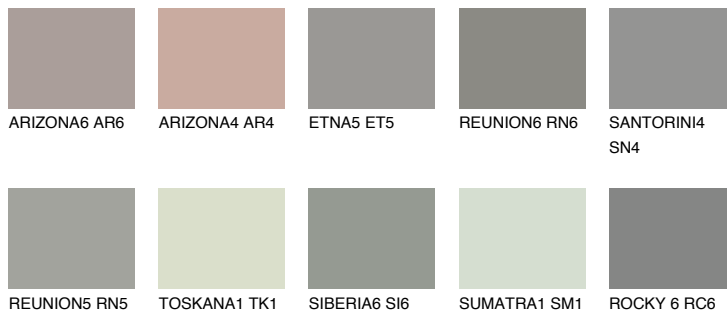

COLOUR DETAILS

ROCKY 1 RC1

36% TSR 33%

Matching colours

COLOURS

INTENSE

For more information on plasters and paints, go to www.ceresit.en

*The presented colours refer to plasters and paints offered by Ceresit. Due to the use of digital techniques, the presented colours might not represent the original ones, thus they cannot be considered as a reliable colour presentation. We recommend checking the authentic colour samples.