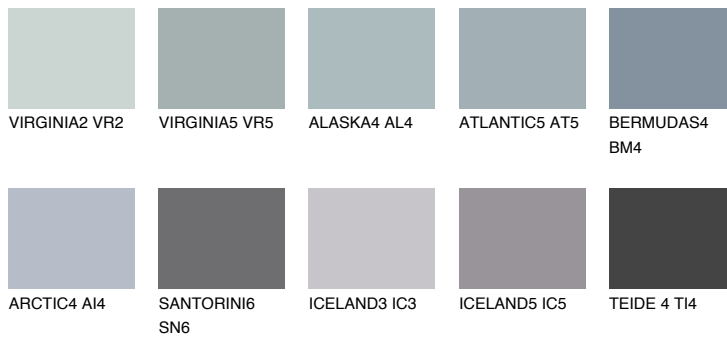

ARCTIC6 AI6

29% **TSR** 31%

Matching colours

COLOURS

INTENSE

For more information on plasters and paints, go to www.ceresit.en

*The presented colours refer to plasters and paints offered by Ceresit. Due to the use of digital techniques, the presented colours might not represent the original ones, thus they cannot be considered as a reliable colour presentation. We recommend checking the authentic colour samples.