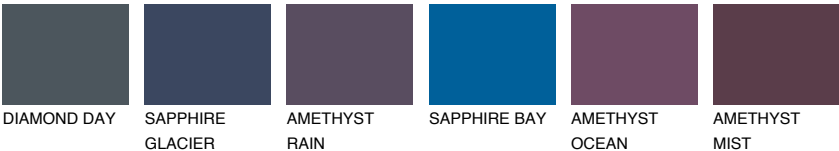

ARCTIC6 AI6

☀ 29% **TSR** 31%

Matching colours

COLOURS

INTENSE

For more information on plasters and paints, go to www.ceresit.en

*The presented colours refer to plasters and paints offered by Ceresit. Due to the use of digital techniques, the presented colours might not represent the original ones, thus they cannot be considered as a reliable colour presentation. We recommend checking the authentic colour samples.