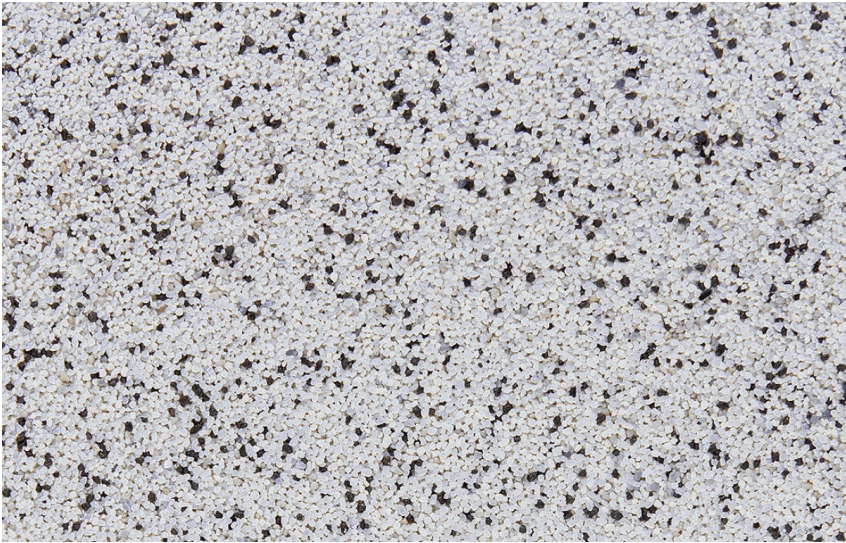

COLOUR DETAILS

Dolomite3

For more information on plasters and paints, go to
www.ceresit.en

*The presented colours refer to plasters and paints offered by Ceresit. Due to the use of digital techniques, the presented colours might not represent the original ones, thus they cannot be considered as a reliable colour presentation. We recommend checking the authentic colour samples.