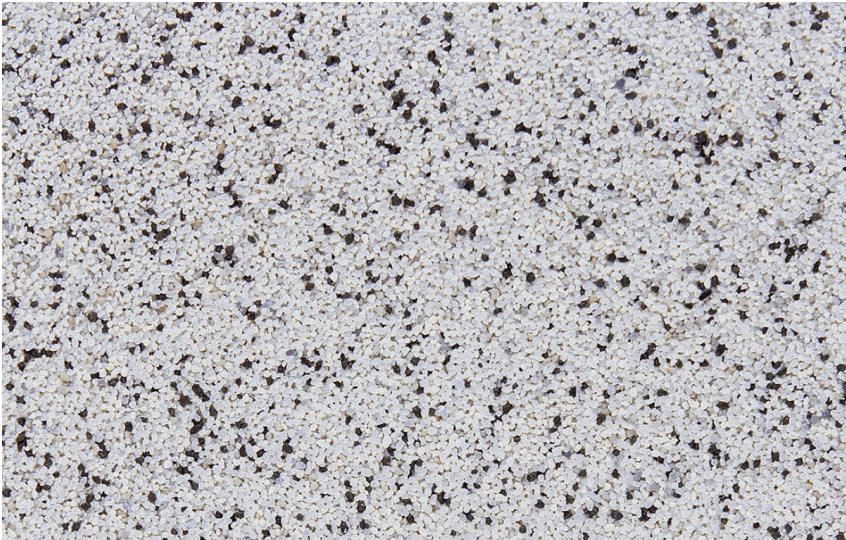

COLOUR DETAILS

Dolomite3

For more information on plasters and paints, go to
www.ceresit.en

*The presented colours refer to plasters and paints offered by Ceresit. Due to the use of digital techniques, the presented colours might not represent the original ones, thus they cannot be considered as a reliable colour presentation. We recommend checking the authentic colour samples.