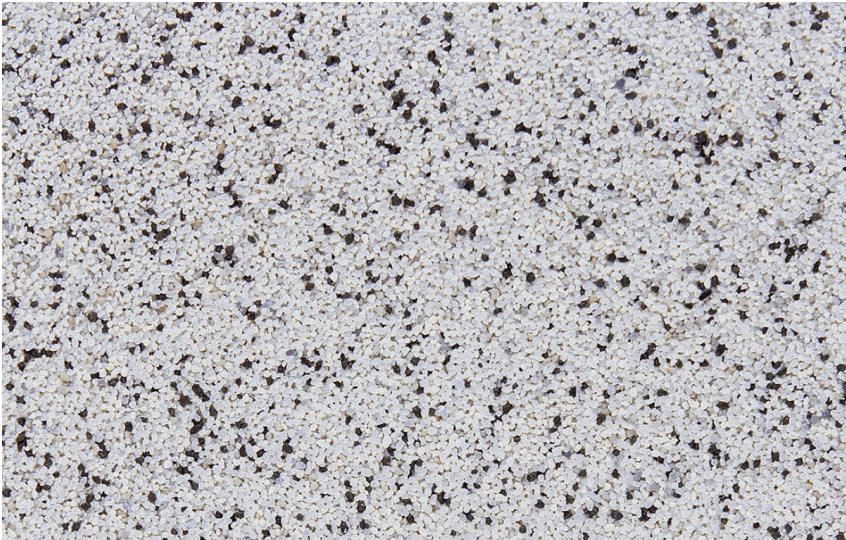

# COLOUR DETAILS

**Dolomite3**

For more information on plasters and paints, go to  
[www.ceresit.en](http://www.ceresit.en)

\*The presented colours refer to plasters and paints offered by Ceresit. Due to the use of digital techniques, the presented colours might not represent the original ones, thus they cannot be considered as a reliable colour presentation. We recommend checking the authentic colour samples.