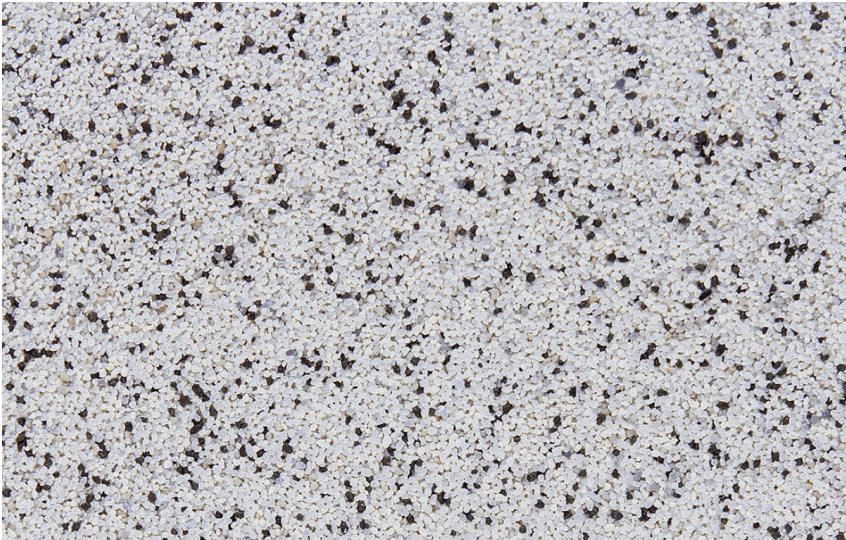

# COLOUR DETAILS

**Dolomite3**

For more information on plasters and paints, go to [www.ceresit.en](http://www.ceresit.en)

\*The presented colours refer to plasters and paints offered by Ceresit. Due to the use of digital techniques, the presented colours might not represent the original ones, thus they cannot be considered as a reliable colour presentation. We recommend checking the authentic colour samples.