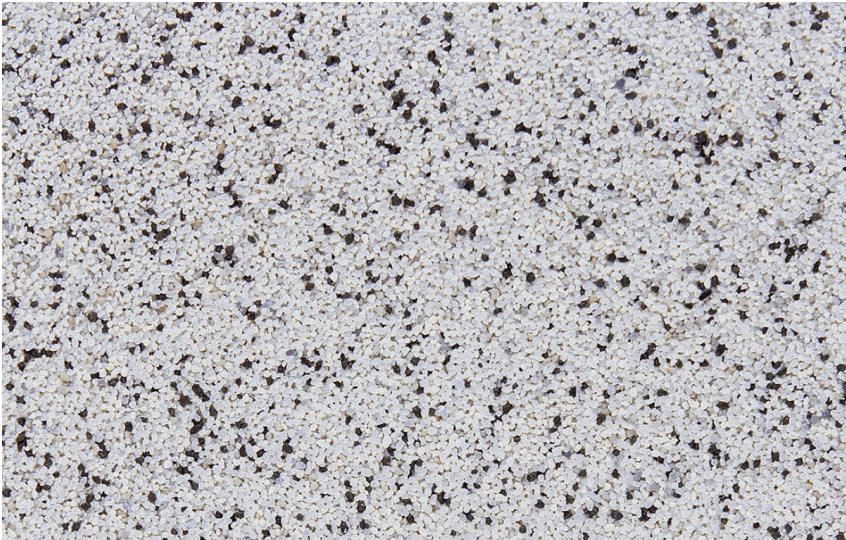

COLOUR DETAILS

Dolomite3

For more information on plasters and paints, go to www.ceresit.en

*The presented colours refer to plasters and paints offered by Ceresit. Due to the use of digital techniques, the presented colours might not represent the original ones, thus they cannot be considered as a reliable colour presentation. We recommend checking the authentic colour samples.