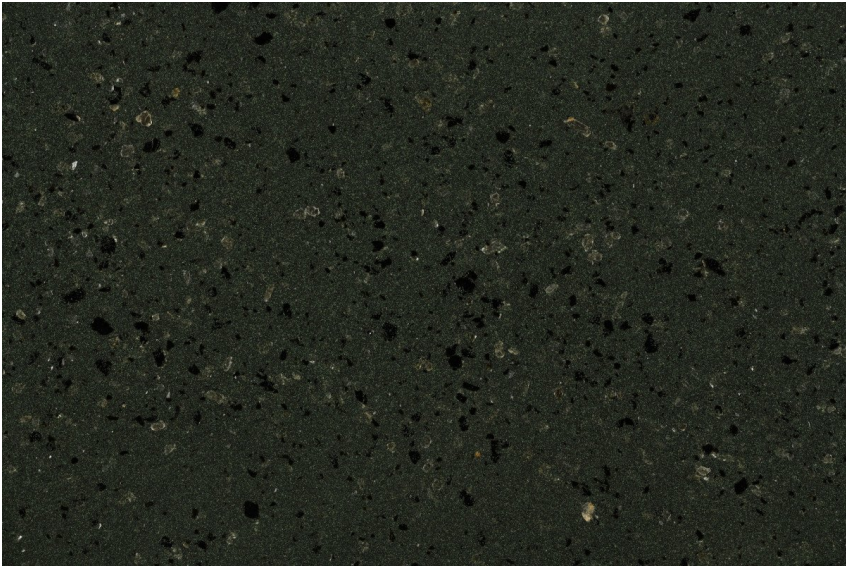

# COLOUR DETAILS

**Madeira Green**

## Stone effect

Calcutta Anthracite

Mozambic Graphite

Africa Red

Jamaica Brown

Norway Grey

Bolivia Red

California sand

Malaga Cream

Etna Grey

For more information on plasters and paints, go to  
[www.ceresit.en](http://www.ceresit.en)

\*The presented colours refer to plasters and paints offered by Ceresit. Due to the use of digital techniques, the presented colours might not represent the original ones, thus they cannot be considered as a reliable colour presentation. We recommend checking the authentic colour samples.