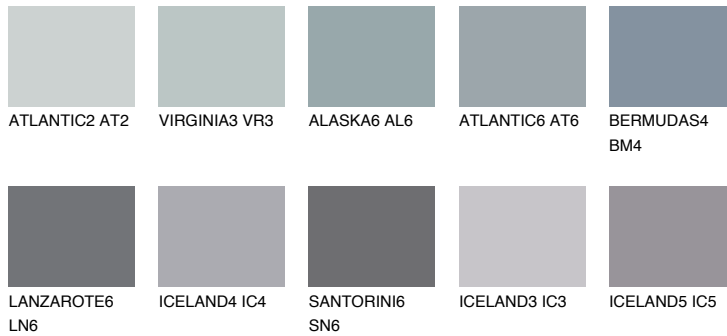

COLOUR DETAILS

ARCTIC5 AI5

40% **TSR** 55%

Matching colours

COLOURS

INTENSE

For more information on plasters and paints, go to www.ceresit.en

*The presented colours refer to plasters and paints offered by Ceresit. Due to the use of digital techniques, the presented colours might not represent the original ones, thus they cannot be considered as a reliable colour presentation. We recommend checking the authentic colour samples.